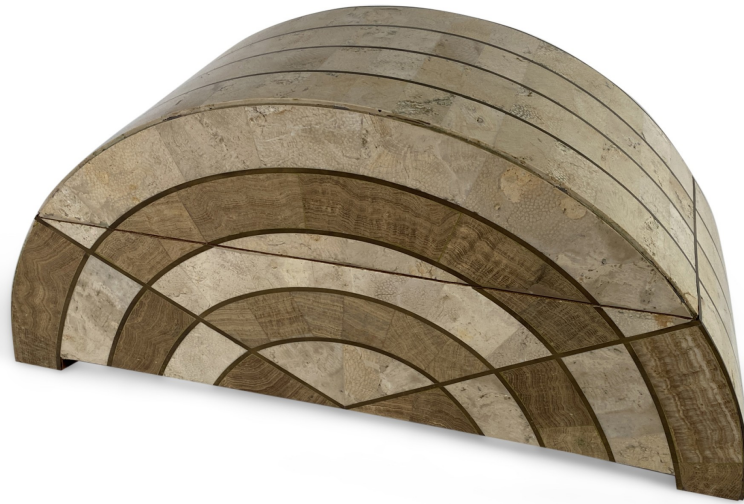

NEWEL

EST 1939

2868 PERSHING STREET
HOLLYWOOD, FL 33020
(305) 891-7580

sales@newel.com | NEWEL.COM

INVENTORY #

NWL7186

SALE PRICE

$1,200.00

Maitland Smith American Mid-Century Semi-Circle Bone Box

American Mid-Century semi-circle bone box with tan and brown pattern

DIMENSIONS W:20"D:7"H:9"

LOCATION Florida

SKU : #NWL7186