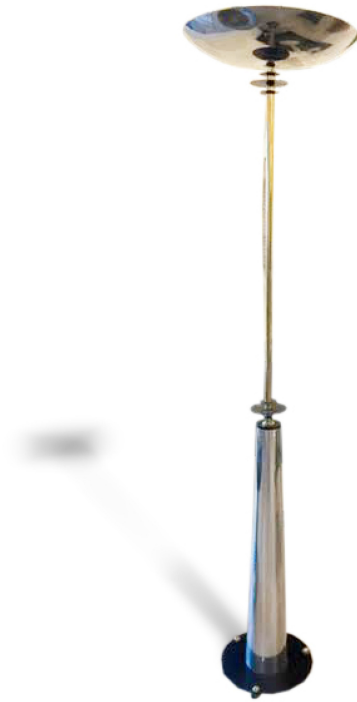

NEWEL

EST 1939

2868 PERSHING STREET

HOLLYWOOD, FL 33020

(305) 891-7580

sales@newel.com | NEWEL.COM

INVENTORY #

REG6035

SALE PRICE

\$17,000.00

Pair of Italian Art Deco Style Chrome Floor Lamps

PAIR of Italian art deco floor lamp with a chrome domed uplight (PRICED AS PAIR)

DIMENSIONS W:16"D:16"H:69.5"

LOCATION Florida

SKU : #REG6035