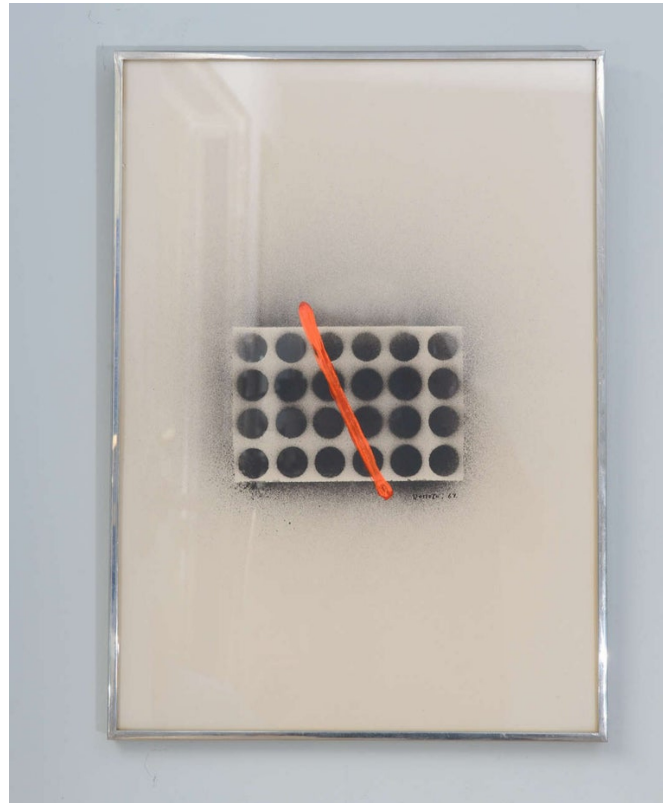

NEWEL

EST 1939

2868 PERSHING STREET
HOLLYWOOD, FL 33020
(305) 891-7580

sales@newel.com | NEWEL.COM

INVENTORY #

REG4416C

SALE PRICE

\$3,000.00

Domoto Hisao Japanese Works on Paper of an Orange Line Through Circles

Japanese abstract contemporary collage composition made with spray paint and stencils (HISAO)

DIMENSIONS W:15.5"D:1"H:22"

LOCATION Florida

SKU : #REG4416C