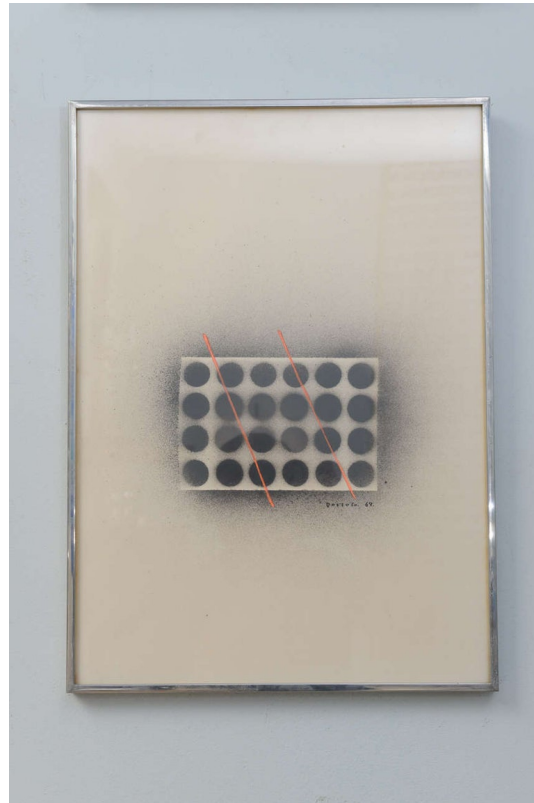

NEWEL

EST 1939

2868 PERSHING STREET

HOLLYWOOD, FL 33020

(305) 891-7580

sales@newel.com | NEWEL.COM

INVENTORY #

REG4416A

SALE PRICE

$3,000.00

Domoto Hisao Japanese Works on Paper of Two Thin Orange Lines Through Circles

Japanese work on paper featuring rows of black circles and two thin orange line passing through the circles

DIMENSIONS W:15.5"D:1"H:22"

LOCATION Florida

SKU : #REG4416A