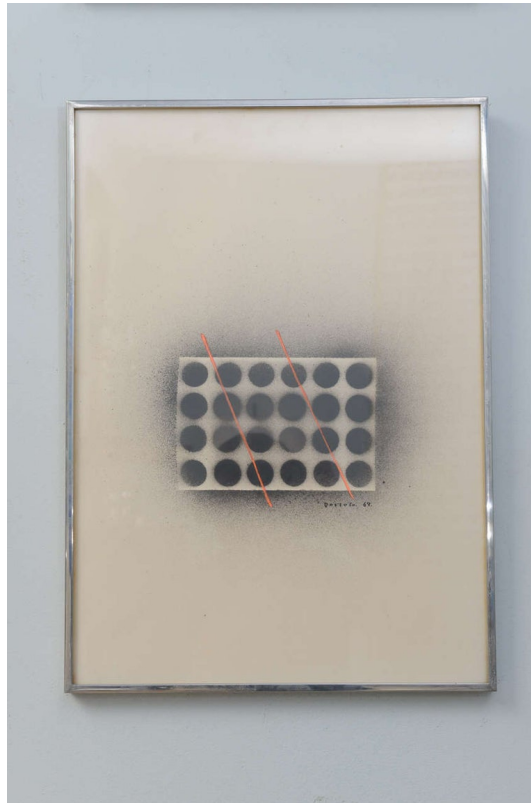

NEWEL

EST 1939

2868 PERSHING STREET
HOLLYWOOD, FL 33020
(305) 891-7580

sales@newel.com | NEWEL.COM

INVENTORY #

REG4416A

SALE PRICE

\$3,000.00

Domoto Hisao Japanese Works on Paper of Two Thin Orange Lines Through Circles

Japanese work on paper featuring rows of black circles and two thin orange line passing through the circles (HISAO)

DIMENSIONS W:15.5"D:1"H:22"