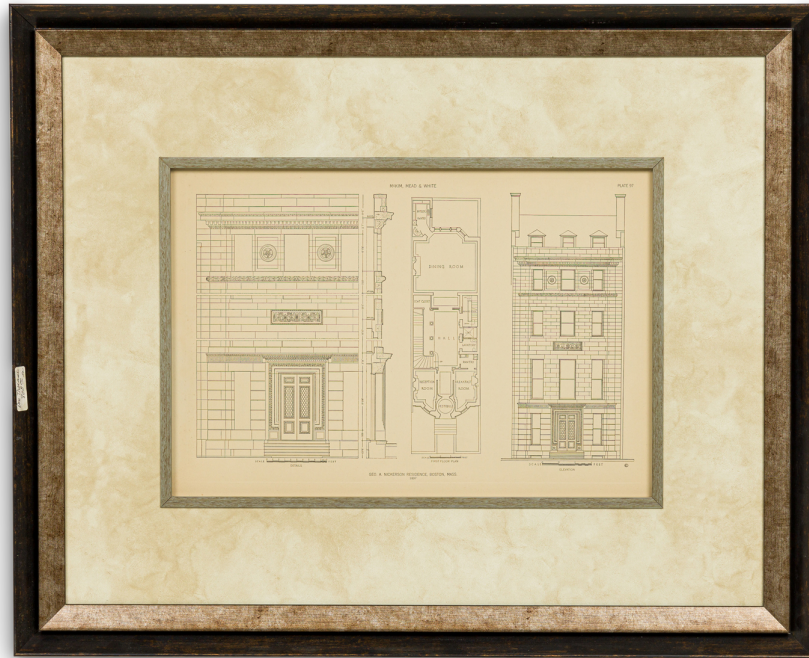

# NEWEL

EST 1939

306 EAST 61ST STREET, 3RD FL

NEW YORK, NY 10065

(212)758-1970

[sales@newel.com](mailto:sales@newel.com) | [NEWEL.COM](http://NEWEL.COM)

INVENTORY #

REG6023C

SALE PRICE

\$1,450.00

**American Victorian Framed Monograph Print, Titled: Geo. A. Nickerson Residence (McKim, Mead & White, 1**

American Victorian framed monograph print featuring the architectural blueprint for "Geo. A. Nickerson Residence" (McKim, Mead & White, 1897) (1 OF 20) (COMPANION FRAMED: A, B, C, D)

DIMENSIONS W:31.5"D:1"H:26"

LOCATION LIC-2nd Floor-WH2

SKU : #REG6023C