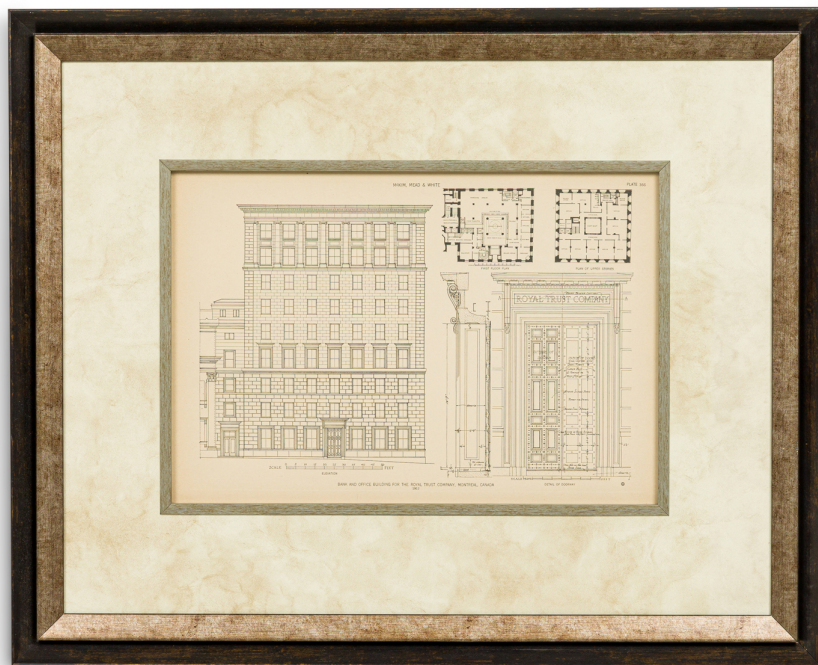

NEWEL

EST 1939

306 EAST 61ST STREET, 3RD FL

NEW YORK, NY 10065

(212)758-1970

sales@newel.com | NEWEL.COM

INVENTORY #

REG6023B

SALE PRICE

\$1,450.00

American Victorian Framed Monograph Print, Titled: Bank & Office Building For The Royal Trust Family

American Victorian framed monograph print featuring the architectural blueprint for "Bank & Office Building for The Royal Trust Family" (McKim, Mead & White, 1912) (COMPANION FRAMED: A,B,C,D)

DIMENSIONS W:31.5"D:1"H:25"

LOCATION LIC-2nd Floor-WH2

SKU : #REG6023B