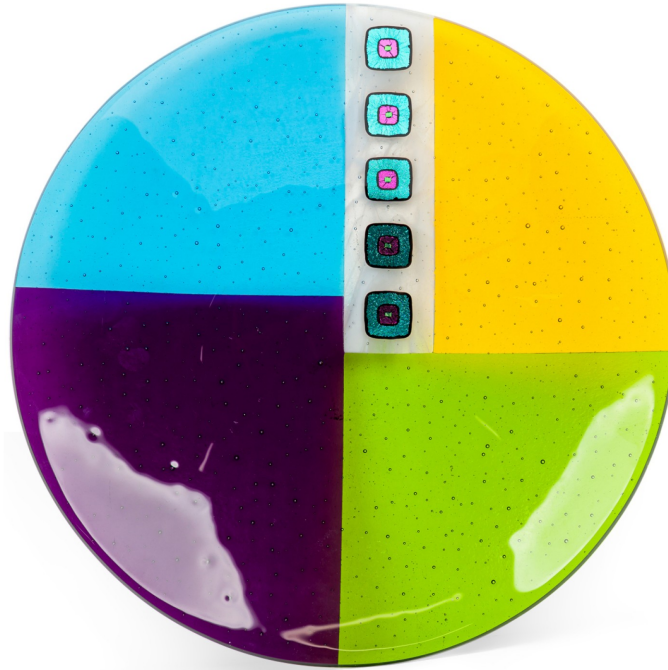

NEWEL

EST 1939

306 EAST 61ST STREET, 3RD FL

NEW YORK, NY 10065

(212)758-1970

sales@newel.com | NEWEL.COM

INVENTORY #

NWL7110

SALE PRICE

$95.00

Contemporary Hand Colored Plate

American Contemporary colored and fused plate geometrically divided into blue, purple, green and yellow sections with surface painted metallic squares

DIMENSIONS W:13.5"D:13.5"H:1.25"

LOCATION LIC-2nd Floor

SKU : #NWL7110