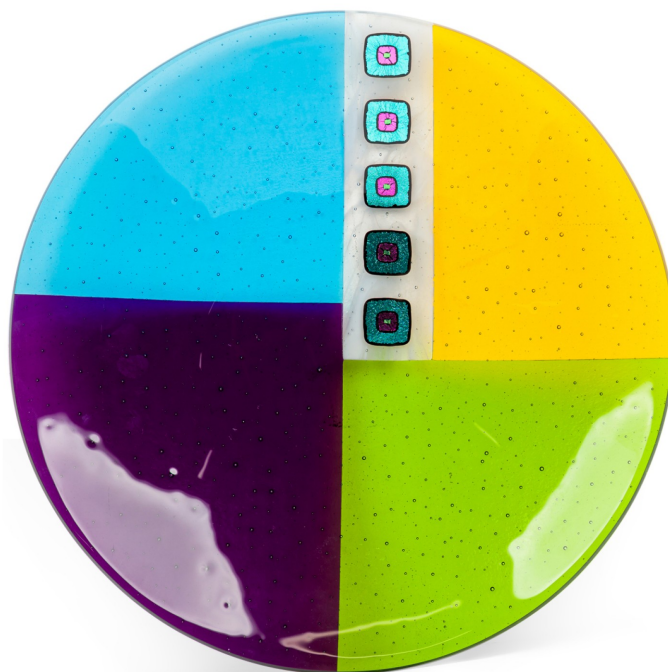

NEWEL

EST 1939

306 EAST 61ST STREET, 3RD FL

NEW YORK, NY 10065

(212)758-1970

sales@newel.com | NEWEL.COM

INVENTORY #

NWL7110

SALE PRICE

$95.00

Contemporary Hand Colored Plate

American Contemporary colored and fused plate geometrically divided into blue, purple, green and yellow sections with surface painted metallic squares

DIMENSIONS W:13.5"D:13.5"H:1.25"

LOCATION LIC-2nd Floor

SKU : #NWL7110