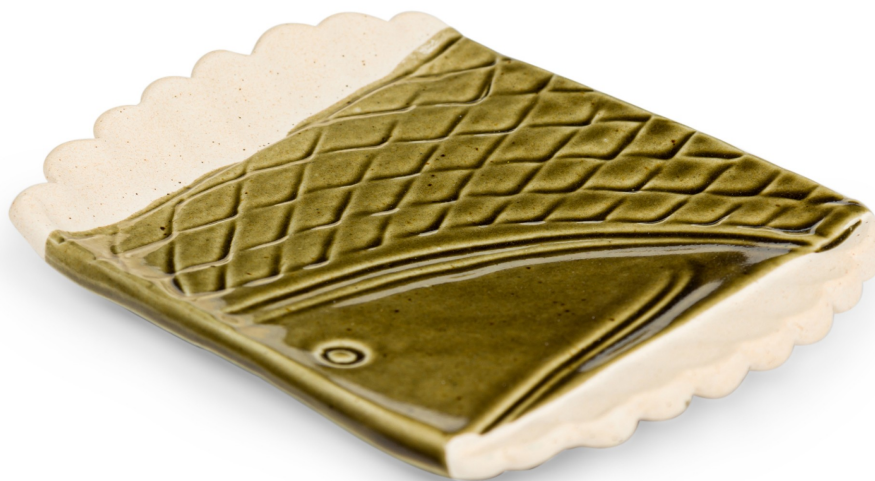

NEWEL

EST 1939

306 EAST 61ST STREET, 3RD FL

NEW YORK, NY 10065

(212)758-1970

sales@newel.com | NEWEL.COM

INVENTORY #

NWL7107

SALE PRICE

$95.00

Grecian Partially Glazed Fish Plate

Mid-Century rectangular green glazed plate / ashtry with a fish head and geometric design having 2 off-white scalloped sides

DIMENSIONS   W:7.5"D:5.5"H:0.75"

LOCATION   LIC-2nd Floor

SKU : #NWL7107