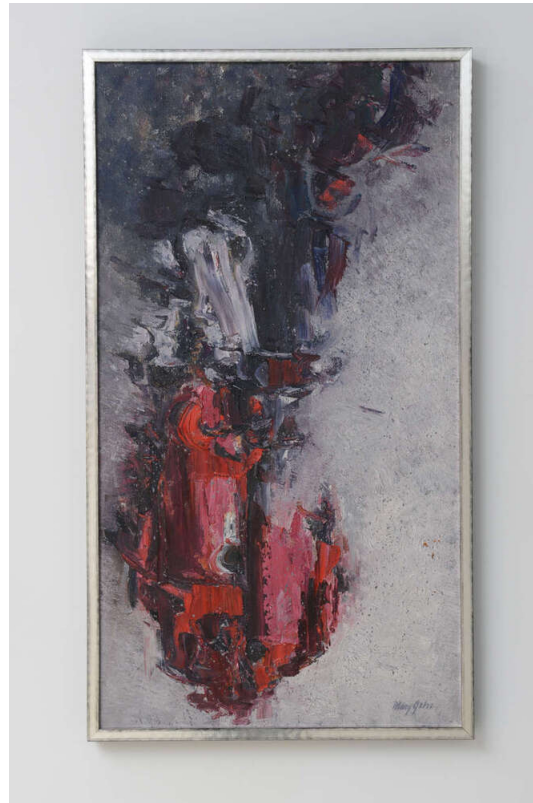

NEWEL

EST 1939

2868 PERSHING STREET
HOLLYWOOD, FL 33020
(305) 891-7580

sales@newel.com | NEWEL.COM

INVENTORY #

REG5620

SALE PRICE

$3,800.00

Mary Gehr American Mid-Century Abstract Oil on Canvas

American Modern abstract oil on canvas with colors of black, white grey and red in a silver frame (MARY GEHR)

DO NOT RENT

DIMENSIONS W:23"D:2"H:40"

LOCATION Florida

SKU : #REG5620