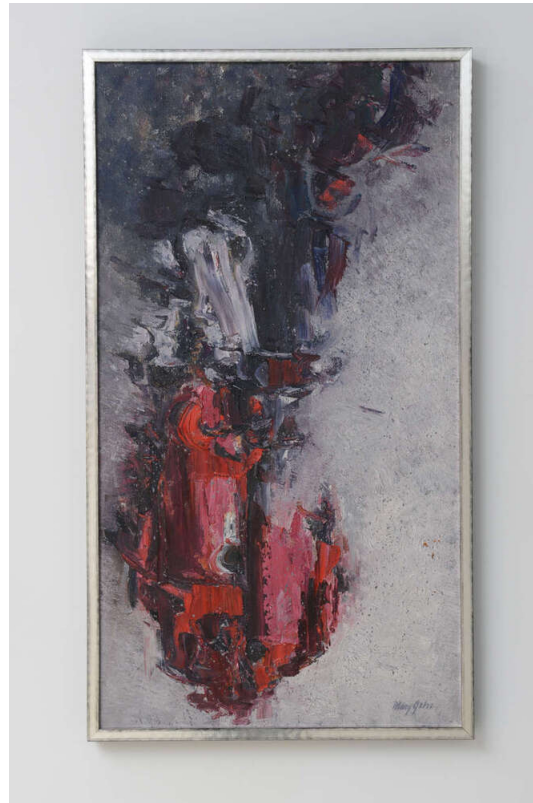

NEWEL

EST 1939

2868 PERSHING STREET
HOLLYWOOD, FL 33020
(305) 891-7580

sales@newel.com | NEWEL.COM

INVENTORY #

REG5620

SALE PRICE

\$3,800.00

Mary Gehr American Mid-Century Abstract Oil on Canvas

American Modern abstract oil on canvas with colors of black, white grey and red in a silver frame (MARY GEHR)

DO NOT RENT

DIMENSIONS W:23"D:2"H:40"

LOCATION Florida