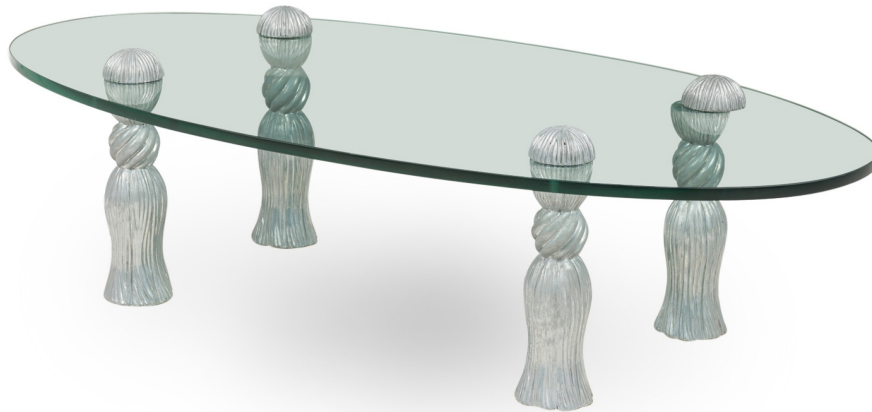

NEWEL

EST 1939

306 EAST 61ST STREET, 3RD FL

NEW YORK, NY 10065

(212)758-1970

sales@newel.com | NEWEL.COM

INVENTORY #

REG5105

SALE PRICE

$3,500.00

Arthur Court American Mid-Century Tassel Cocktail Table

American Mid-Century coffee table with aluminum tassel form legs supporting an oval glass top (ARTHUR COURT)

DIMENSIONS W:59"D:29.5"H:15"

LOCATION LIC-2nd Floor-WH2

SKU : #REG5105