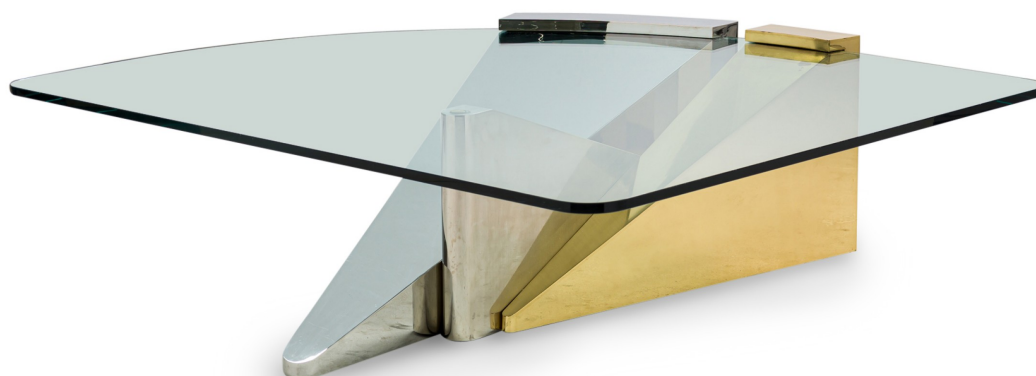

NEWEL

EST 1939

306 EAST 61ST STREET, 3RD FL

NEW YORK, NY 10065

(212)758-1970

sales@newel.com | NEWEL.COM

INVENTORY #

REG5459

SALE PRICE

$14,000.00

RON SEFF

Large American Modern Polished Brass, Chrome and Stainless Low Table, Ron Seff

American Mid-Century Modernist Polished Brass, Chrome and Stainless Steel coffee table with a geometric form base supporting a large glass top

DIMENSIONS D:56"H:62.25"

LOCATION LIC-2nd Floor-WH2

SKU : #REG5459