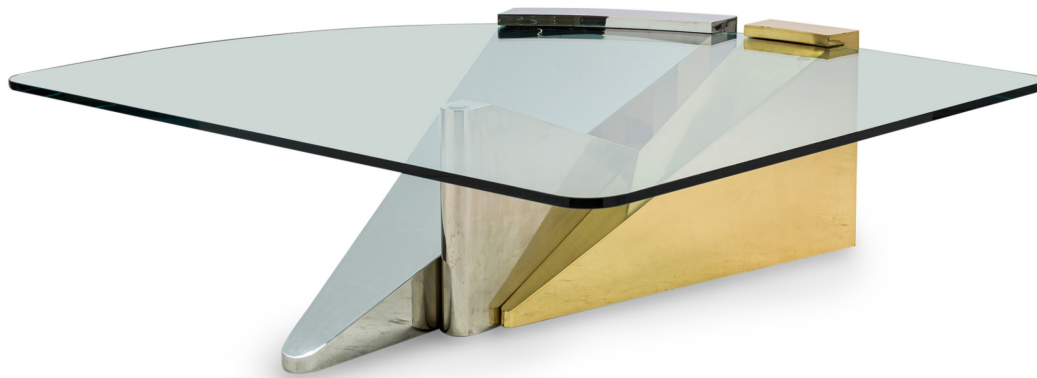

NEWEL

EST 1939

306 EAST 61ST STREET, 3RD FL

NEW YORK, NY 10065

(212)758-1970

sales@newel.com | NEWEL.COM

INVENTORY #

REG5459

SALE PRICE

$14,000.00

RON SEFF

Large American Modern Polished Brass, Chrome and Stainless Low Table, Ron Seff

American Mid-Century Modernist Polished Brass, Chrome and Stainless Steel coffee table with a geometric form base supporting a large glass top (RON SEFF)

DIMENSIONS D:56"H:62.25"

LOCATION LIC-2nd Floor-WH2

SKU : #REG5459