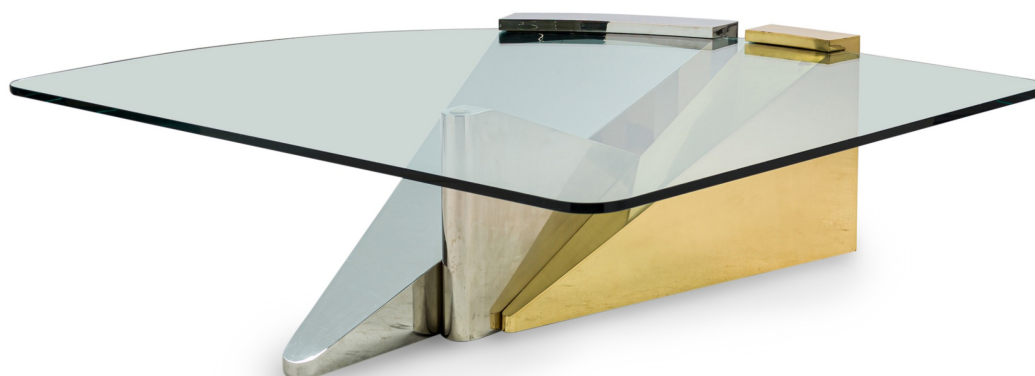

NEWEL

EST 1939

306 EAST 61ST STREET, 3RD FL

NEW YORK, NY 10065

(212)758-1970

sales@newel.com | NEWEL.COM

INVENTORY #

REG5459

SALE PRICE

$14,000.00

RON SEFF

Large American Modern Polished Brass, Chrome and Stainless Low Table, Ron Seff

American Mid-Century Modernist Polished Brass, Chrome and Stainless Steel coffee table with a geometric form base supporting a large glass top

DIMENSIONS D:56"H:62.25"

LOCATION LIC-2nd Floor-WH2

SKU : #REG5459