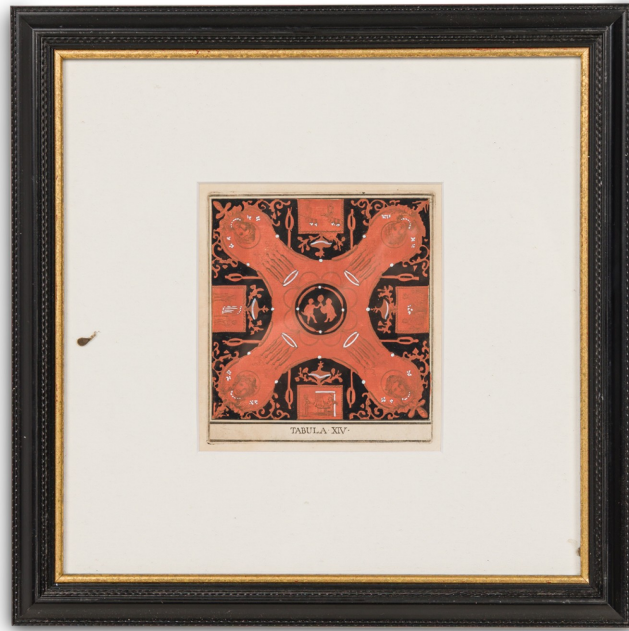

NEWEL

EST 1939

ANTIQUES ✦ FINE ART ✦ JEWELRY

306 EAST 61ST STREET, 3RD FL

NEW YORK, NY 10065

(212)758-1970

sales@newel.com | NEWEL.COM

INVENTORY #

REG5189B

SALE PRICE

$900.00

Hand Colored Print 19th

Italian Neo-Classic Style (19th Century) Rust and Black Hand Colored Print with an "X" design in square black and gold trim frame (TABULA XIV) (similar to REG5189C)

DIMENSIONS

W:14.5"D:1"H:14.5"

LOCATION

LIC-2nd Floor

SKU : #REG5189B