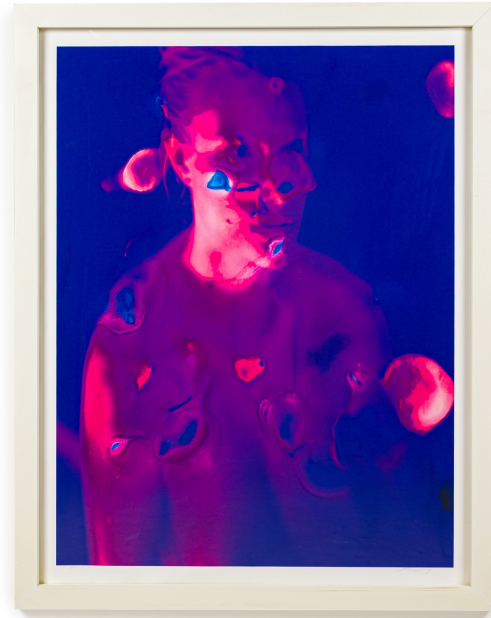

NEWEL

EST 1939

2868 PERSHING STREET

HOLLYWOOD, FL 33020

(305) 891-7580

sales@newel.com | NEWEL.COM

INVENTORY #

NWL7072

SALE PRICE

$12,000.00

STEVEN SEBRING

Steven Sebring American Contemporary Framed Photograph, Titled; "Polaroid Series; Blue"

American Contemporary Framed Photograph, Titled; "Polaroid Series; Blue"

DIMENSIONS W:48"D:2"H:60.5"

LOCATION Florida

SKU : #NWL7072