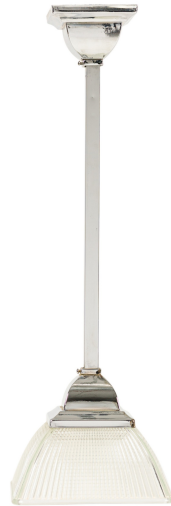

NEWEL

EST 1939

306 EAST 61ST STREET, 3RD FL

NEW YORK, NY 10065

(212)758-1970

sales@newel.com | NEWEL.COM

INVENTORY #

NWL7022

SALE PRICE

\$680.00

6 Holophane Square Hanging Lights

6 Contemporary holophane square textured glass hanging lights with a chrome extension and fixture (PRICED EACH)

DIMENSIONS W:8.25"D:8.25"H:26"

LOCATION LIC-2nd Floor-WH2

SKU : #NWL7022