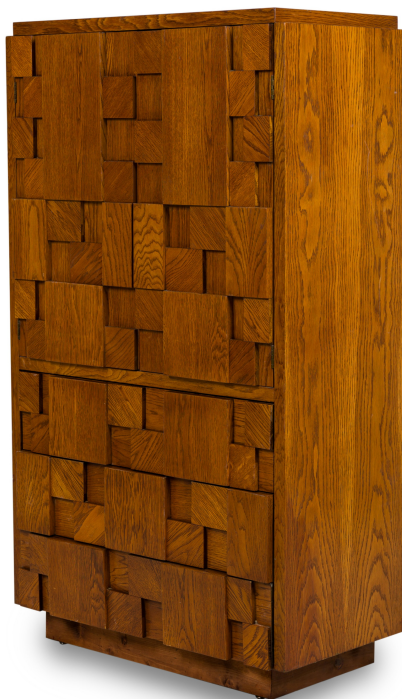

NEWEL

EST 1939

306 EAST 61ST STREET, 3RD FL

NEW YORK, NY 10065

(212)758-1970

sales@newel.com | NEWEL.COM

INVENTORY #

REG5420

SALE PRICE

\$8,500.00

.LANE FURNITURE

American Mid-Century Walnut Brutalist Dresser

American Mid-Century Brutalist style walnut chest / cabinet with a geometric pattern of squares and rectangles having 3 matching pullout drawers under 2 top doors

DIMENSIONS W:36"D:19"H:63"

LOCATION LIC-2nd Floor

SKU : #REG5420