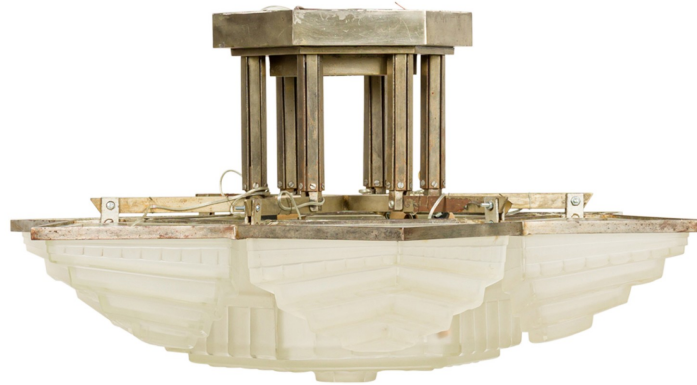

NEWEL

EST 1939

306 EAST 61ST STREET, 3RD FL

NEW YORK, NY 10065

(212)758-1970

sales@newel.com | NEWEL.COM

INVENTORY #

NWL7010

SALE PRICE

$5,600.00

SABINO

French Art Deco chandelier with 6 shades and a large centered 6-sided geometric frosted shade

French Art Deco chandelier with 6 frosted triangular shaped 3-tier glass shades surrounding a large centered 6-sided geometric frosted shade supported in a metal frame

DIMENSIONS

W:34"D:34"H:17"

LOCATION

LIC-2nd Floor-WH2

SKU : #NWL7010