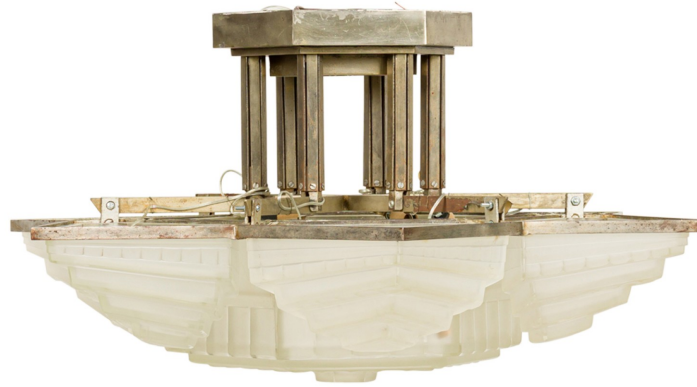

NEWEL

EST 1939

306 EAST 61ST STREET, 3RD FL

NEW YORK, NY 10065

(212)758-1970

sales@newel.com | NEWEL.COM

INVENTORY #

NWL7010

SALE PRICE

$5,600.00

SABINO

French Art Deco chandelier with 6 shades and a large centered 6-sided geometric frosted shade

French Art Deco chandelier with 6 frosted triangular shaped 3-tier glass shades surrounding a large centered 6-sided geometric frosted shade supported in a metal frame

DIMENSIONS

W:34"D:34"H:17"

LOCATION

LIC-2nd Floor-WH2

SKU : #NWL7010