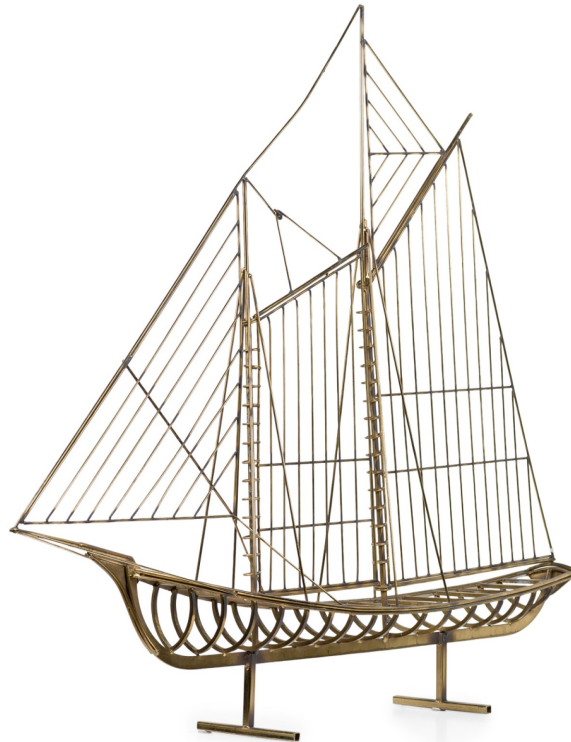

NEWEL

EST 1939

32-00 SKILLMAN AVE

NEW YORK, NY 11101

(212)758-1970

sales@newel.com | NEWEL.COM

INVENTORY #

REG4001

SALE PRICE

\$3,300.00

American Mid-Century Brass Model Of Ship By Curtis Jere

American Mid-Century sculptures of a brass model of a large sailboat standing on a 2 "T" post stands (by CURTIS JERE)

DIMENSIONS W:46"D:6.75"H:41.5"

LOCATION LIC

SKU : #REG4001