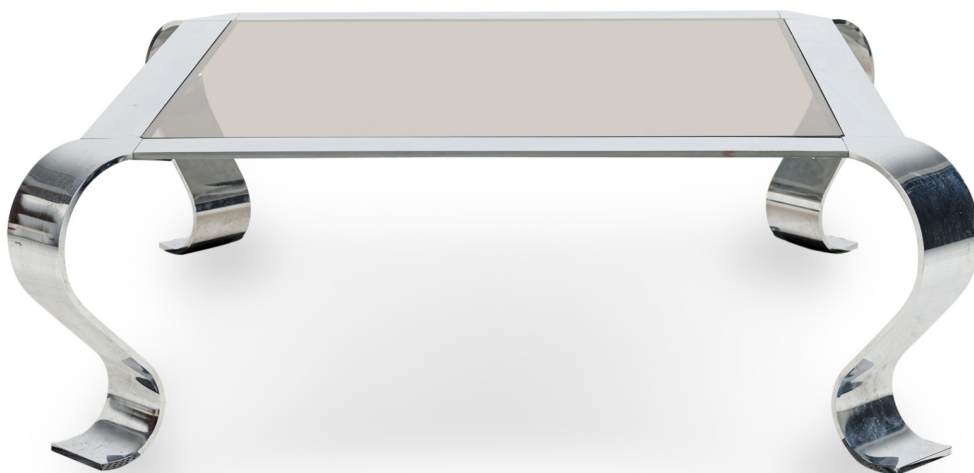

NEWEL

EST 1939

306 EAST 61ST STREET, 3RD FL

NEW YORK, NY 10065

(212)758-1970

sales@newel.com | NEWEL.COM

INVENTORY #

REG5136

SALE PRICE

$5,500.00

FRANCOIS MONNET,FRANCOIS MONNET

French Mid-Century Francois Monnet Chrome and Smoked Glass Low Coffee Table

French Mid-Century chrome coffee table with a square inset glass top that lays in the center of the table resting on exaggerated cabriole legs

DIMENSIONS W:46"D:46"H:15.75"

LOCATION LIC-2nd Floor-WH2

SKU : #REG5136