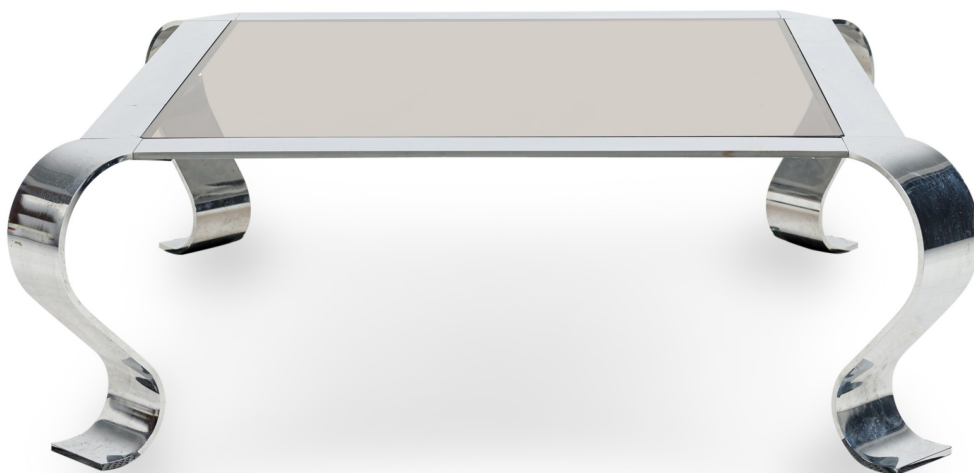

NEWEL

EST 1939

306 EAST 61ST STREET, 3RD FL

NEW YORK, NY 10065

(212)758-1970

sales@newel.com | NEWEL.COM

INVENTORY #

REG5136

SALE PRICE

$5,500.00

FRANCOIS MONNET,FRANCOIS MONNET

French Mid-Century Francois Monnet Chrome and Smoked Glass Low Coffee Table

French Mid-Century chrome coffee table with a square inset glass top that lays in the center of the table resting on exaggerated cabriole legs (FRANCOIS MONNET)

DIMENSIONS W:46"D:46"H:15.75"

LOCATION LIC-2nd Floor-WH2

SKU : #REG5136