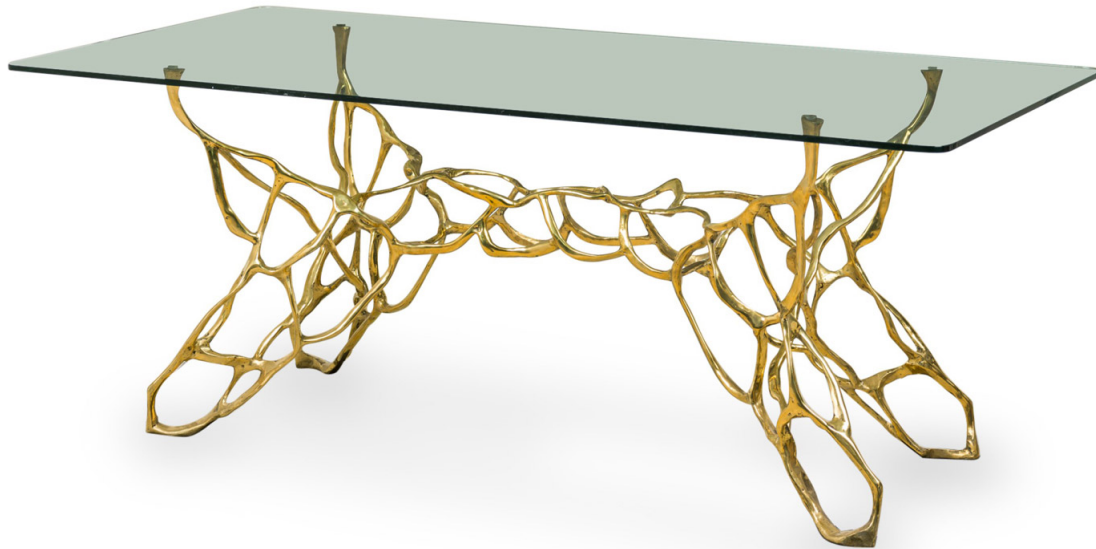

NEWEL

EST 1939

306 EAST 61ST STREET, 3RD FL

NEW YORK, NY 10065

(212)758-1970

sales@newel.com | NEWEL.COM

INVENTORY #

MOD2072

SALE PRICE

\$16,495.00

"Catarina" Rectangular Biomorphic Dining Table

"Catarina" Contemporary Rectangular dining table constructed of hand-forged bronze featuring an intricate web-like base and glass top.

DIMENSIONS W:72.75"D:33.5"H:29"

CONDITION Good; Wear consistent with age and use

LOCATION LIC-2nd Floor-WH2

SKU : #MOD2072