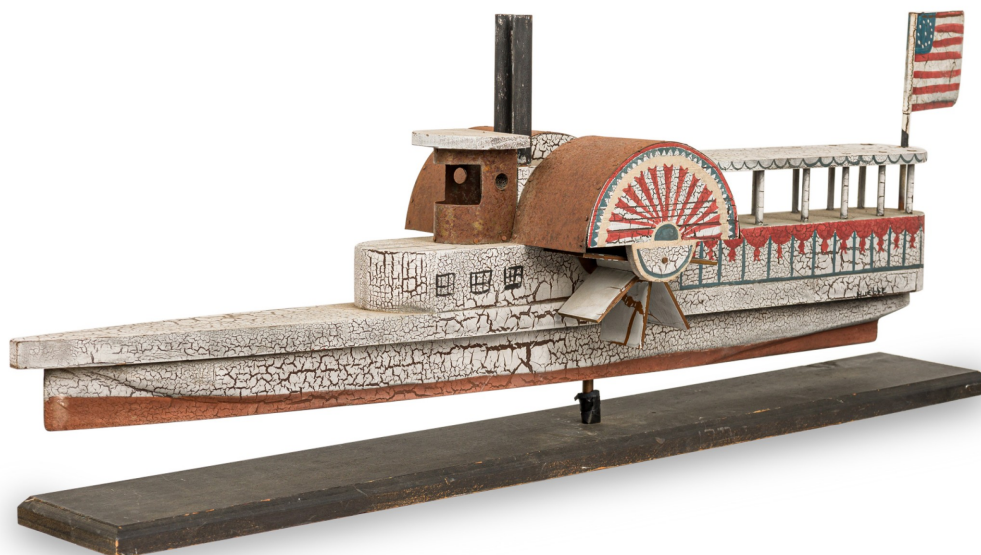

NEWEL

EST 1939

306 EAST 61ST STREET, 3RD FL

NEW YORK, NY 10065

(212)758-1970

sales@newel.com | NEWEL.COM

INVENTORY #

GRS6310

SALE PRICE

\$1,450.00

American Country Style Carved & Painted Wood Steamboat

American Country Style carved wood folk art steamboat painted and textured in an antique finish with metal parts including the American flag, wheel covers and captain's helm, with rotating wheels, mounted on a rectangular beveled plinth.

DIMENSIONS W:36"D:9"H:13.75"

CONDITION Good: Wear consistent with age and use

LOCATION LIC-2nd Floor

SKU : #GRS6310