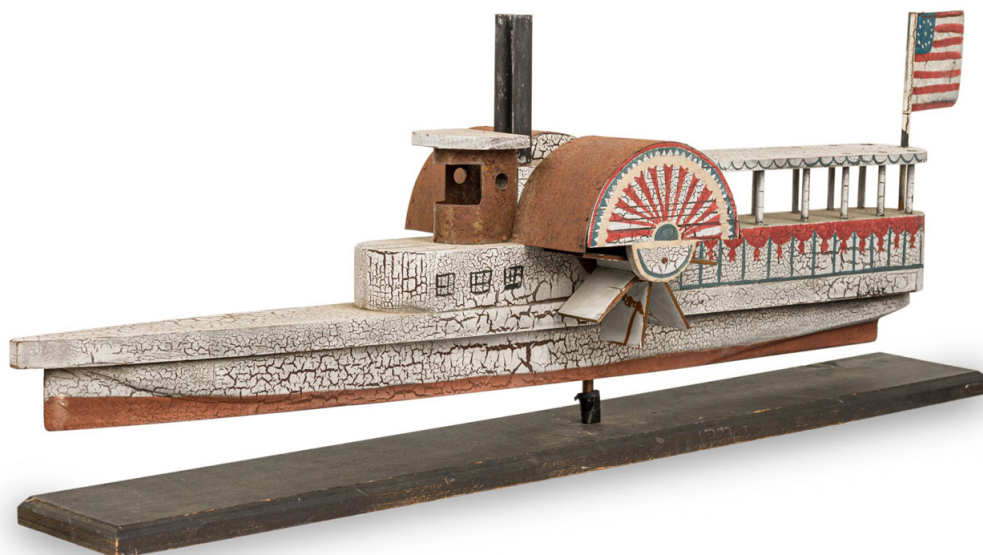

NEWEL

EST 1939

306 EAST 61ST STREET, 3RD FL

NEW YORK, NY 10065

(212)758-1970

sales@newel.com | NEWEL.COM

INVENTORY #

GRS6310

SALE PRICE

$1,450.00

American Country Style Carved & Painted Wood Steamboat

American Country Style carved wood folk art steamboat painted and textured in an antique finish with metal parts including the American flag, wheel covers and captain's helm, with rotating wheels, mounted on a rectangular beveled plinth.

DIMENSIONS W:36"D:9"H:13.75"

CONDITION Good: Wear consistent with age and use

LOCATION LIC-2nd Floor

SKU : #GRS6310