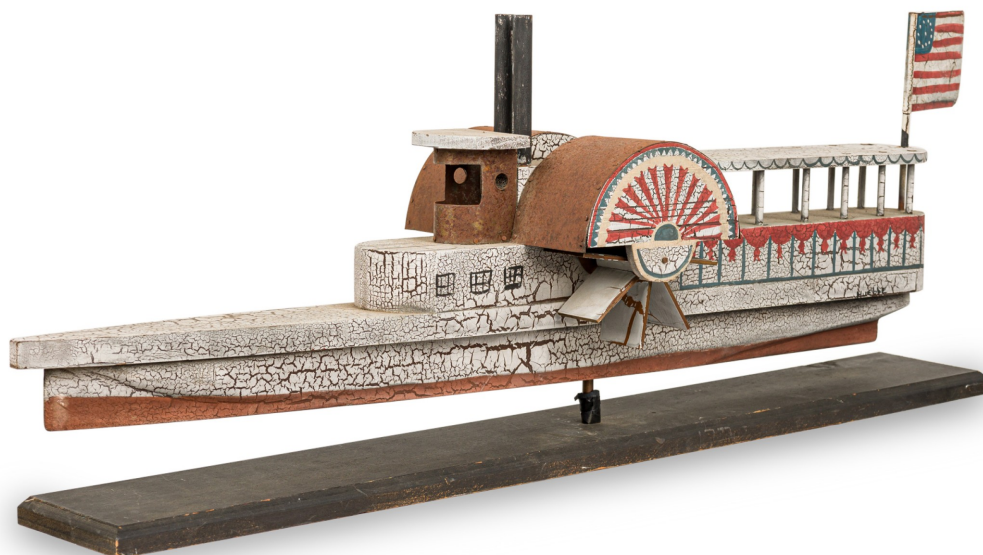

NEWEL

EST 1939

306 EAST 61ST STREET, 3RD FL

NEW YORK, NY 10065

(212)758-1970

sales@newel.com | NEWEL.COM

INVENTORY #

GRS6310

SALE PRICE

\$1,450.00

American Country Style Carved & Painted Wood Steamboat

American Country Style carved wood folk art steamboat painted and textured in an antique finish with metal parts including the American flag, wheel covers and captain's helm, with rotating wheels, mounted on a rectangular beveled plinth.

DIMENSIONS W:36"D:9"H:13.75"

CONDITION Good: Wear consistent with age and use

LOCATION LIC-2nd Floor

SKU : #GRS6310