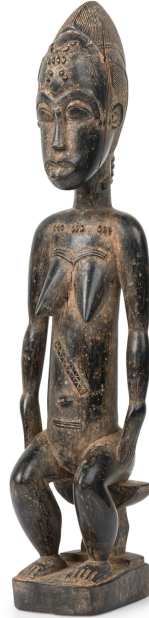

NEWEL

EST 1939

306 EAST 61ST STREET, 3RD FL

NEW YORK, NY 10065

(212)758-1970

sales@newel.com | NEWEL.COM

INVENTORY #

NWL6933

SALE PRICE

\$3,600.00

African Ivory Coast 20th Century Carved Wood Baule Seated Female "Spirit Spouse"

African Ivory Coast 20th Century Baule carved wood "Spirit Spouse" seated female figure ("Blolo Bla") with incised hair, symmetric face, hands at her sides, featuring crosshatched scarification mark tattoos signifying high status in society and incised braided hair. (Similar piece: NWL6873)

DIMENSIONS W:5"D:4.25"H:20"

CONDITION Good: Wear consistent with age and use

LOCATION LIC-2nd Floor

SKU : #NWL6933