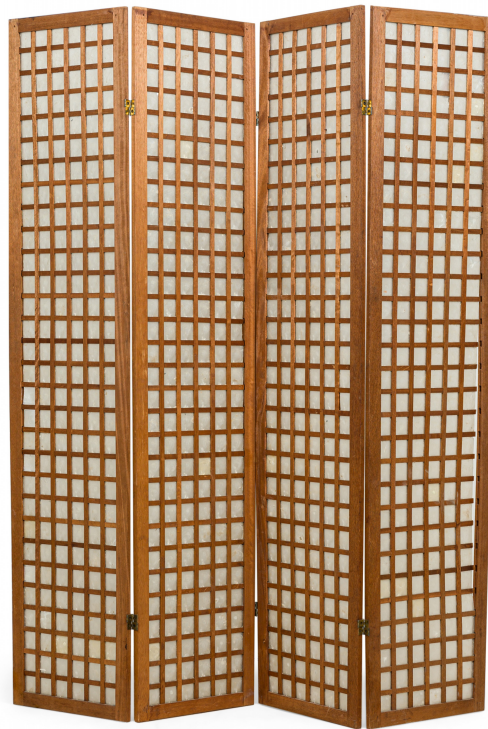

NEWEL

EST 1939

306 EAST 61ST STREET, 3RD FL

NEW YORK, NY 10065

(212)758-1970

sales@newel.com | NEWEL.COM

INVENTORY #

REG4950

SALE PRICE

$6,750.00

French Mid-Century Cerved Wood and Mother of Pearl Four Panel Screen

French Mid-Century 4-panel folding screen with a frame constructed from cerved wood in a grid pattern centering square mother of pearl panels.

DIMENSIONS W:74"D:0.75"H:84"

CONDITION Fair; Minor structural damages

LOCATION LIC-2nd Floor-WH2

SKU : #REG4950