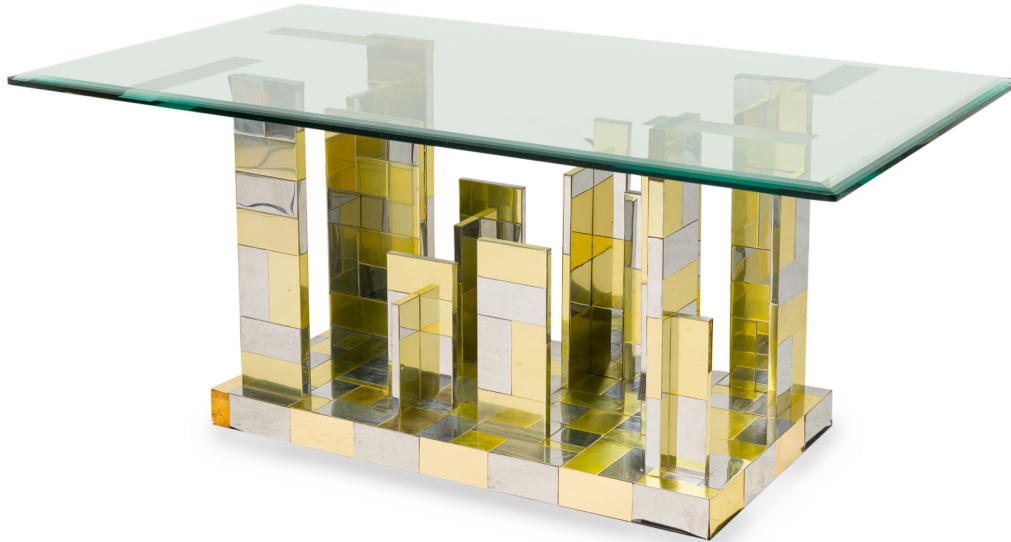

NEWEL

EST 1939

306 EAST 61ST STREET, 3RD FL

NEW YORK, NY 10065

(212)758-1970

sales@newel.com | NEWEL.COM

INVENTORY #

REG4895

SALE PRICE

$22,000.00

PAUL EVANS

Paul Evans American Mid-Century Chrome and Brass Plated Cityscape Dining Table Base

American Mid-Century dining / conference table base with various size rectangular patchwork chrome and brass veneer panels emanating from a rectangular base supporting a rectangular glass top.

DIMENSIONS W:68"D:38"H:28.5"

CONDITION Fair; Minor structural damages

LOCATION LIC-2nd Floor-WH2

SKU : #REG4895