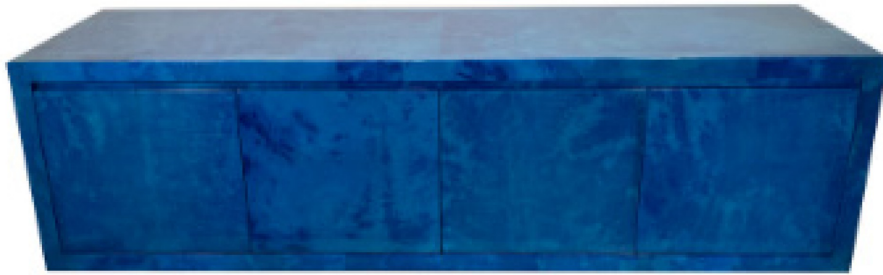

NEWEL

EST 1939

2868 PERSHING STREET

HOLLYWOOD, FL 33020

(305) 891-7580

sales@newel.com | NEWEL.COM

INVENTORY #

REC5230

SALE PRICE

$31,125.00

KARL SPRINGER LTD

Karl Springer Ltd Mid-Century American Modern Lapis Goatskin "Royal Palm" 4 door Server / Credenza

Mid-Century American Modern Lapis Goatskin 4 door Server / Credenza

DIMENSIONS W:84.02"D:22"H:22"

LOCATION Florida

SKU : #REC5230