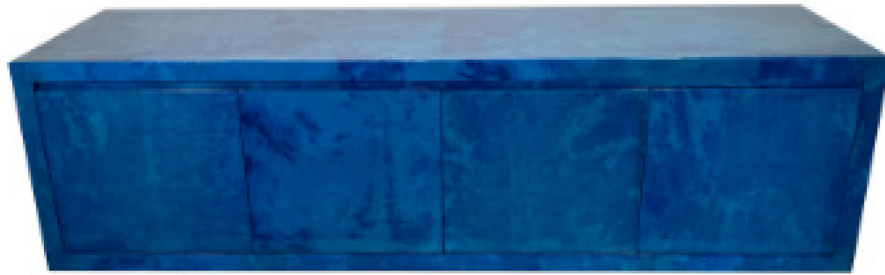

NEWEL

EST 1939

2868 PERSHING STREET

HOLLYWOOD, FL 33020

(305) 891-7580

sales@newel.com | NEWEL.COM

INVENTORY #

REC5230

SALE PRICE

$31,125.00

KARL SPRINGER LTD

Karl Springer Ltd Mid-Century American Modern Lapis Goatskin "Royal Palm" 4 door Server / Credenza

Mid-Century American Modern Lapis Goatskin 4 door Server / Credenza

DIMENSIONS W:84.02"D:22"H:22"

LOCATION Florida

SKU : #REC5230