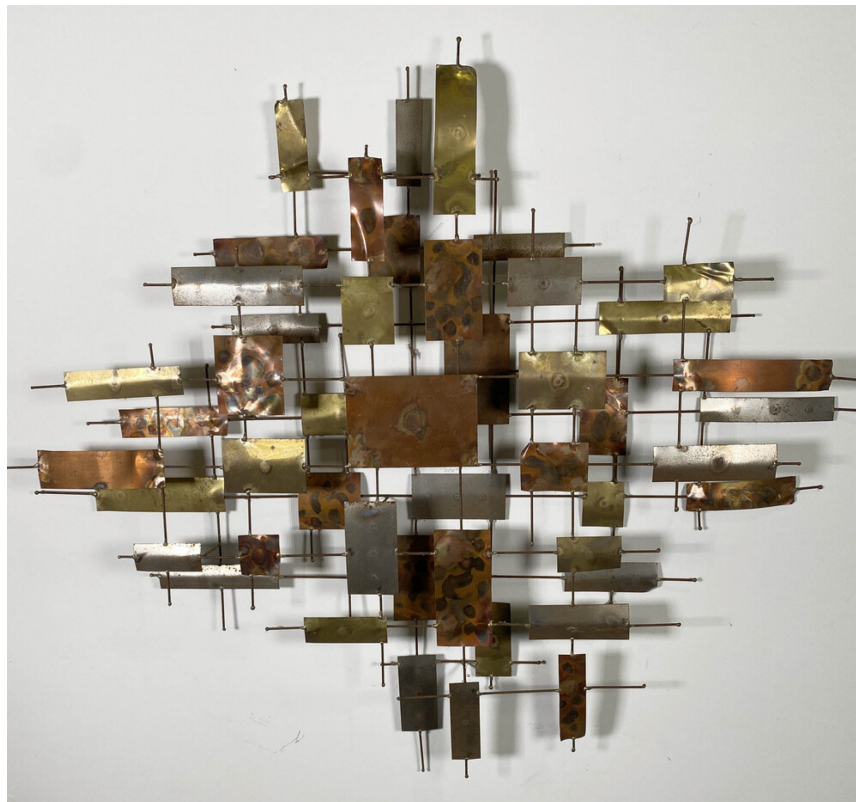

NEWEL

EST 1939

ANTIQUES ✦ FINE ART ✦ JEWELRY

306 EAST 61ST STREET, 3RD FL

NEW YORK, NY 10065

(212)758-1970

sales@newel.com | NEWEL.COM

INVENTORY #

REG4692

SALE PRICE

\$2,800.00

American Modern Abstract Wall Sculpture Copper Brass Metal, Curtis Jere

American Modern Abstract Wall Sculpture Copper Brass Metal, (CURTIS JERE)

DIMENSIONS W:37"D:2.5"H:30"

LOCATION LIC-2nd Floor-WH2