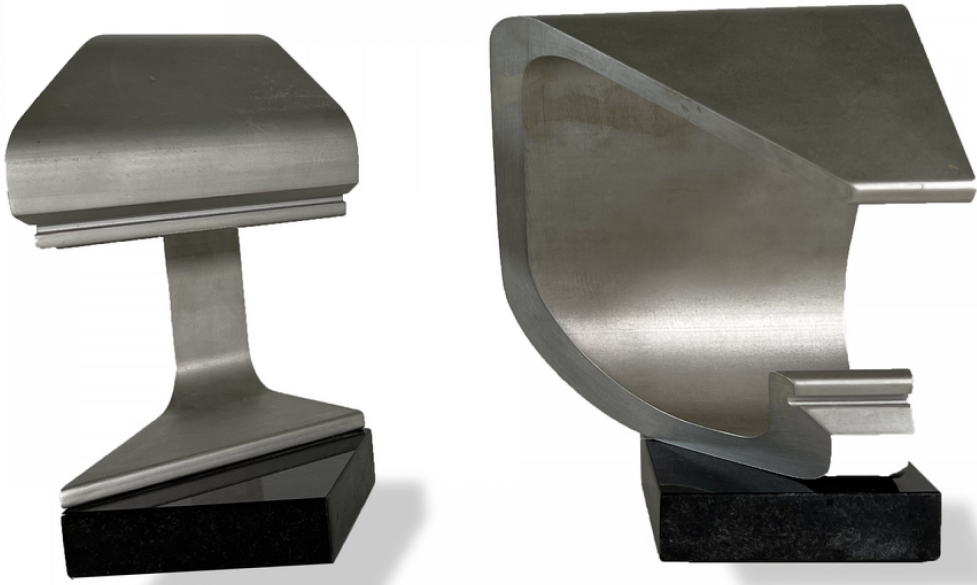

# NEWEL

EST 1939

2868 PERSHING STREET  
HOLLYWOOD, FL 33020  
(305) 891-7580

[sales@newel.com](mailto:sales@newel.com) | [NEWEL.COM](http://NEWEL.COM)

INVENTORY #

REG4644

SALE PRICE

\$3,800.00

### Pair of Metal Abstract Sculptures on Marble Bases

Pair of Metal Abstract Sculptures on Marble Bases

DIMENSIONS W:7"D:8"H:9.02"

LOCATION Florida

SKU : #REG4644