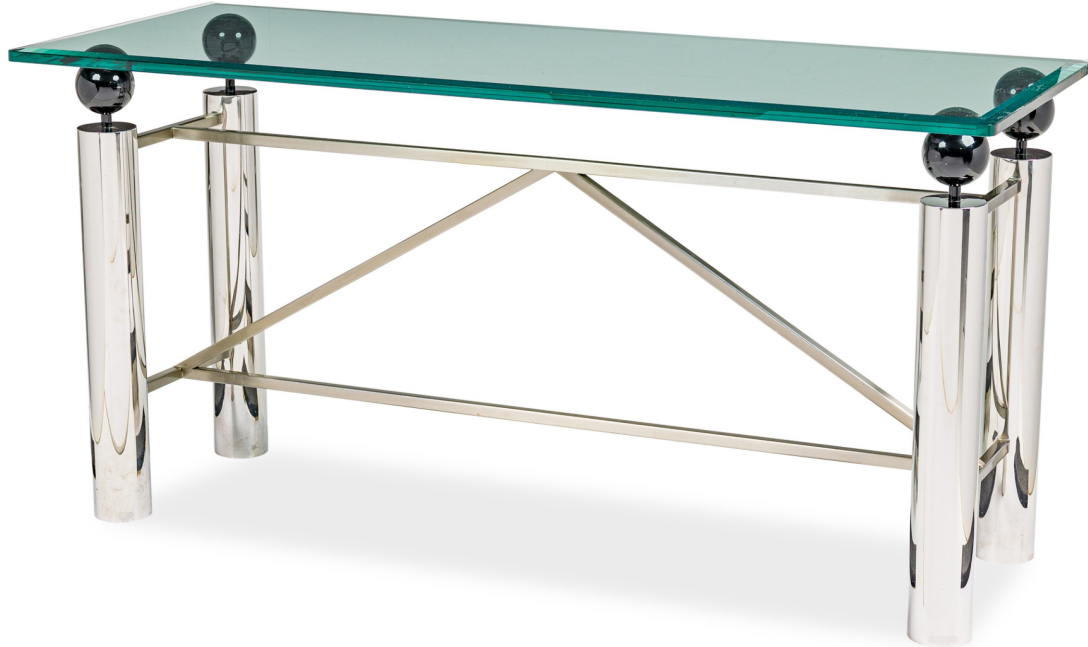

NEWEL

EST 1939

2868 PERSHING STREET
HOLLYWOOD, FL 33020
(305) 891-7580

sales@newel.com | NEWEL.COM

INVENTORY #

REG4555

SALE PRICE

\$5,800.00

American Modern Chrome and Glass Console Table, Brueton, 1960s

American Modern Chrome and Glass Console Table, Brueton, 1960s

DIMENSIONS W:57.5"D:24"H:29"

LOCATION Florida

SKU : #REG4555