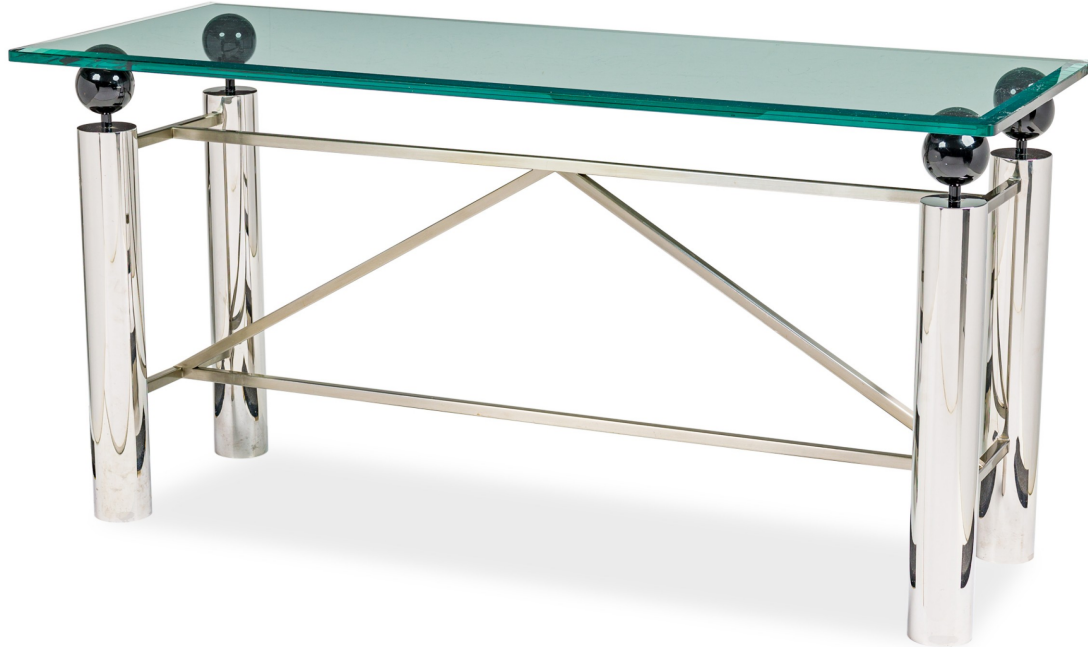

# NEWEL

EST 1939

2868 PERSHING STREET  
HOLLYWOOD, FL 33020

(305) 891-7580

[sales@newel.com](mailto:sales@newel.com) | [NEWEL.COM](http://NEWEL.COM)

INVENTORY #

REG4555

SALE PRICE

\$5,800.00

**American Modern Chrome and Glass Console Table, Brueton, 1960s**

American Modern Chrome and Glass Console Table, Brueton, 1960s

DIMENSIONS W:57.5"D:24"H:29"

LOCATION Florida

SKU : #REG4555