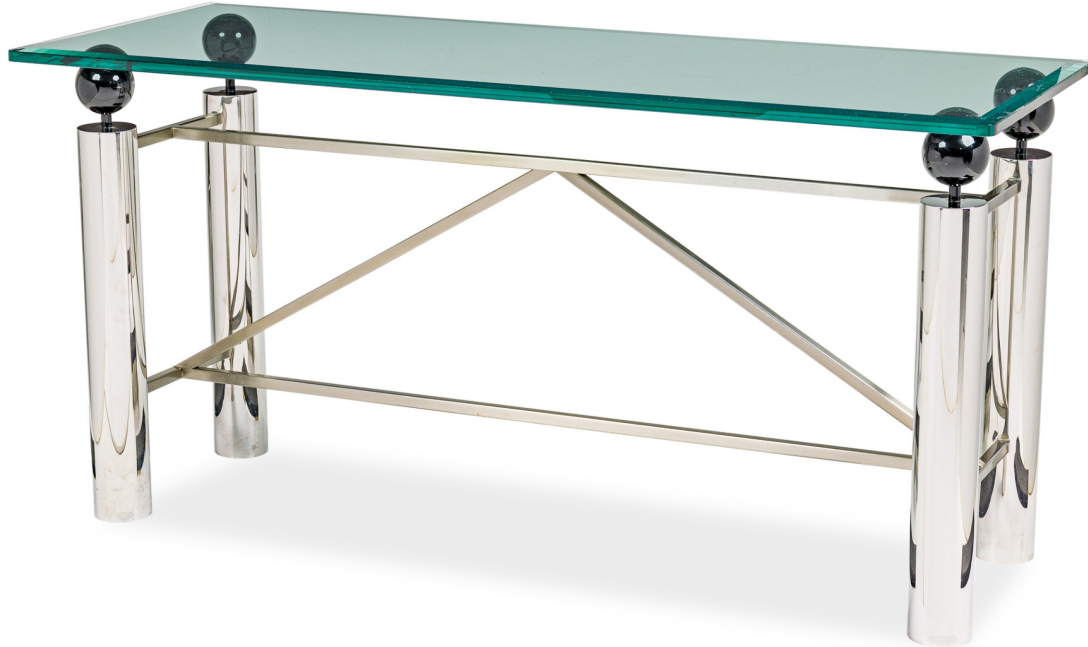

NEWEL

EST 1939

2868 PERSHING STREET
HOLLYWOOD, FL 33020

(305) 891-7580

sales@newel.com | NEWEL.COM

INVENTORY #

REG4555

SALE PRICE

\$5,800.00

American Modern Chrome and Glass Console Table, Brueton, 1960s

American Modern Chrome and Glass Console Table, Brueton, 1960s

DIMENSIONS W:57.5"D:24"H:29"

LOCATION Florida

SKU : #REG4555