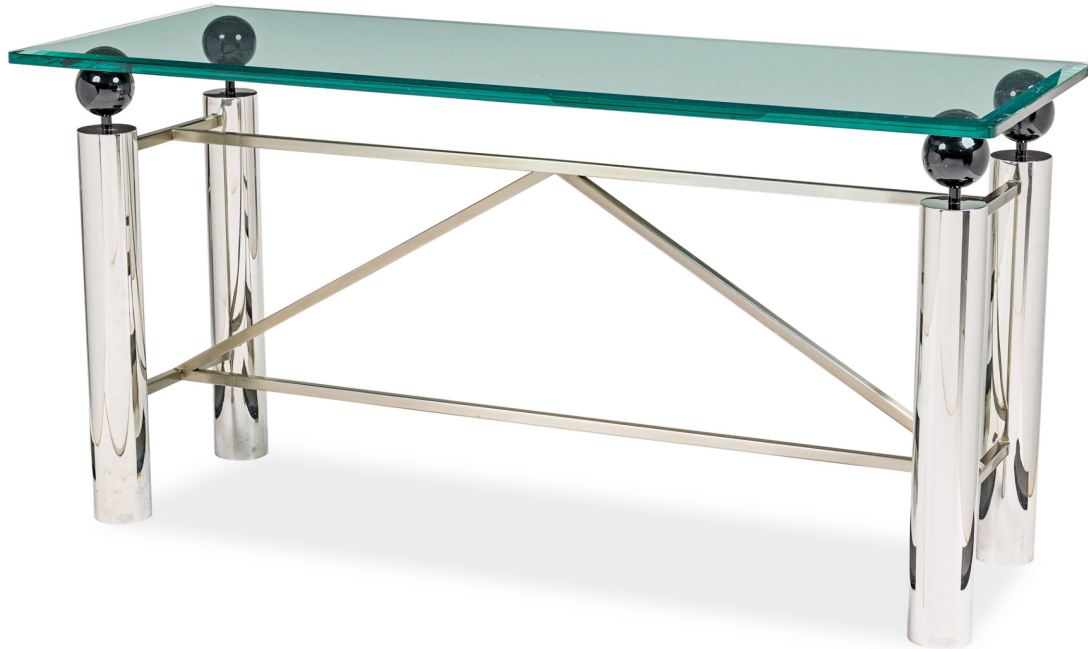

NEWEL

EST 1939

32-00 SKILLMAN AVE

NEW YORK, NY 11101

(212)758-1970

sales@newel.com | NEWEL.COM

INVENTORY #

REG4555

SALE PRICE

$8,800.00

American Mid-Century Modern Chrome and Glass Console Table, Brueton, 1960s

American Mid-Century Modern Chrome and Glass Console Table, Brueton, 1960s

DIMENSIONS W:57.5"D:24"H:29"

LOCATION LIC

SKU : #REG4555