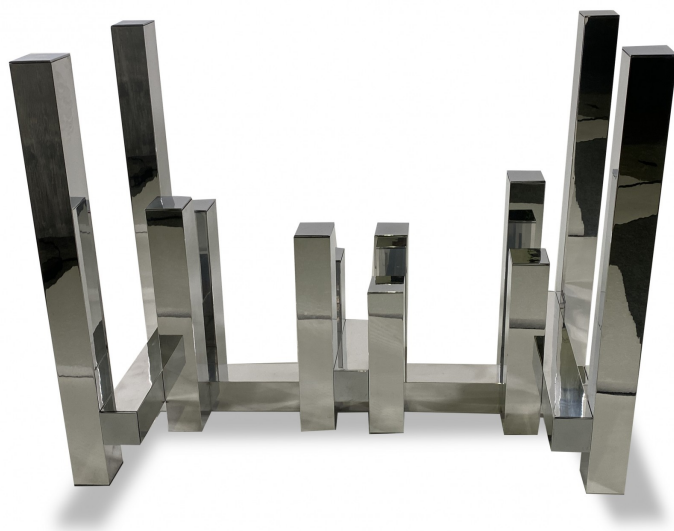

NEWEL

EST 1939

306 EAST 61ST STREET, 3RD FL

NEW YORK, NY 10065

(212)758-1970

sales@newel.com | NEWEL.COM

INVENTORY #

REG4541

SALE PRICE

\$6,800.00

American Modern Chrome Dining Table, Console Table Base, Paul Mayen For Habitat

American Modern Chrome Dining Table, Console Table Base, Paul Mayen For Habitat

DIMENSIONS W:37.01"D:17.5"H:28.5"