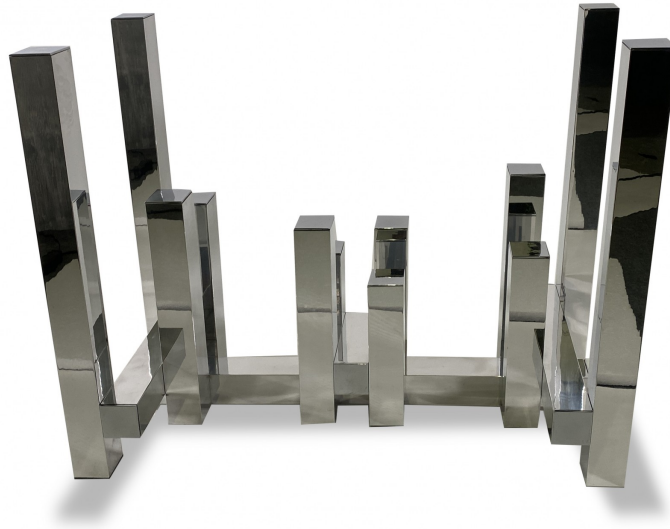

NEWEL

EST 1939

306 EAST 61ST STREET, 3RD FL

NEW YORK, NY 10065

(212)758-1970

sales@newel.com | NEWEL.COM

INVENTORY #

REG4541

SALE PRICE

\$6,800.00

American Modern Chrome Dining Table, Console Table Base, Paul Mayen For Habitat

American Modern Chrome Dining Table, Console Table Base, Paul Mayen For Habitat

DIMENSIONS W:37.01"D:17.5"H:28.5"