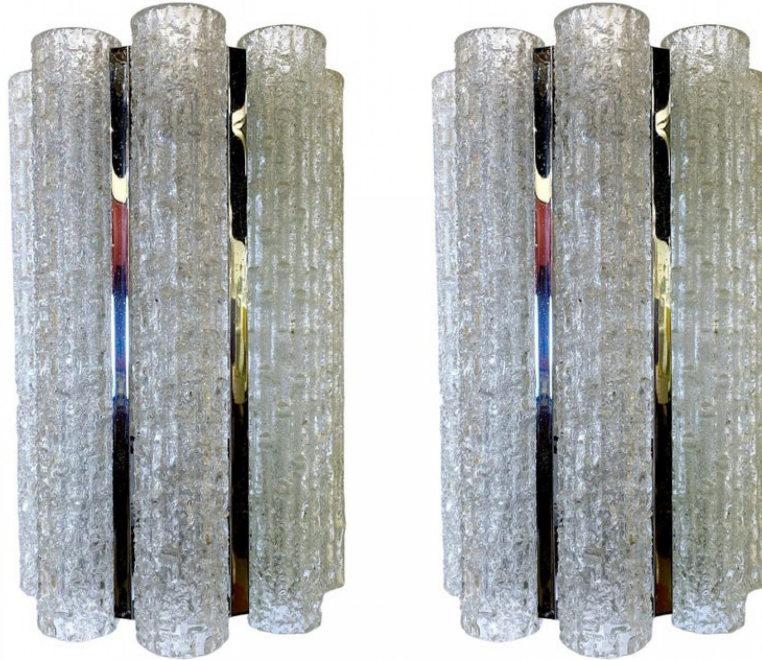

NEWEL

EST 1939

2868 PERSHING STREET
HOLLYWOOD, FL 33020
(305) 891-7580

sales@newel.com | NEWEL.COM

INVENTORY #

REG4511

SALE PRICE

\$7,800.00

Pair of Italian Modern Hand Blown Glass & Chrome Wall Lights/Sconces, Venini

Pair of Italian Modern Hand Blown Glass & Chrome Wall Lights/Sconces, Venini

DIMENSIONS W:11.25"D:7.25"H:17.5"

LOCATION Florida