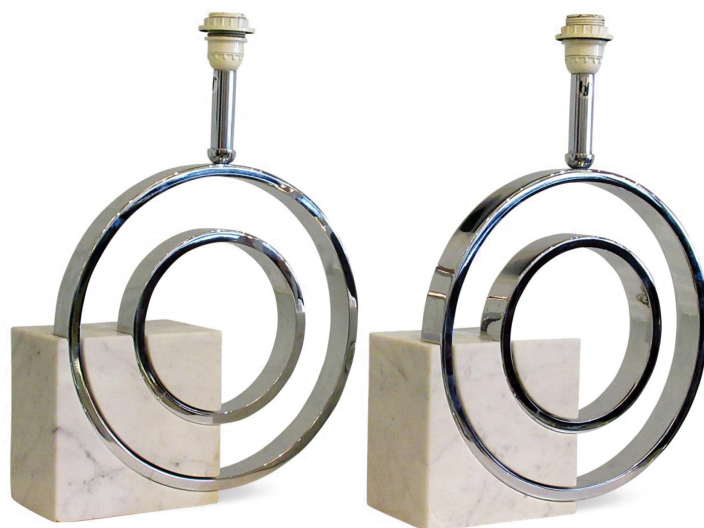

# NEWEL

EST 1939

2868 PERSHING STREET  
HOLLYWOOD, FL 33020  
(305) 891-7580

[sales@newel.com](mailto:sales@newel.com) | [NEWEL.COM](http://NEWEL.COM)

INVENTORY #

REG4495

SALE PRICE

\$7,800.00

### Giovanni Banci for Banci Firenze Pair of Italian Mid-Century Marble and Chrome Table Lamps

PAIR of Italian mid century table lamps featuring a chromed metal double circle design imbedded in a marble block base (PRICED AS PAIR) (Stamped: BF)

DIMENSIONS W:14"D:5"H:20.25"

LOCATION Florida

SKU : #REG4495