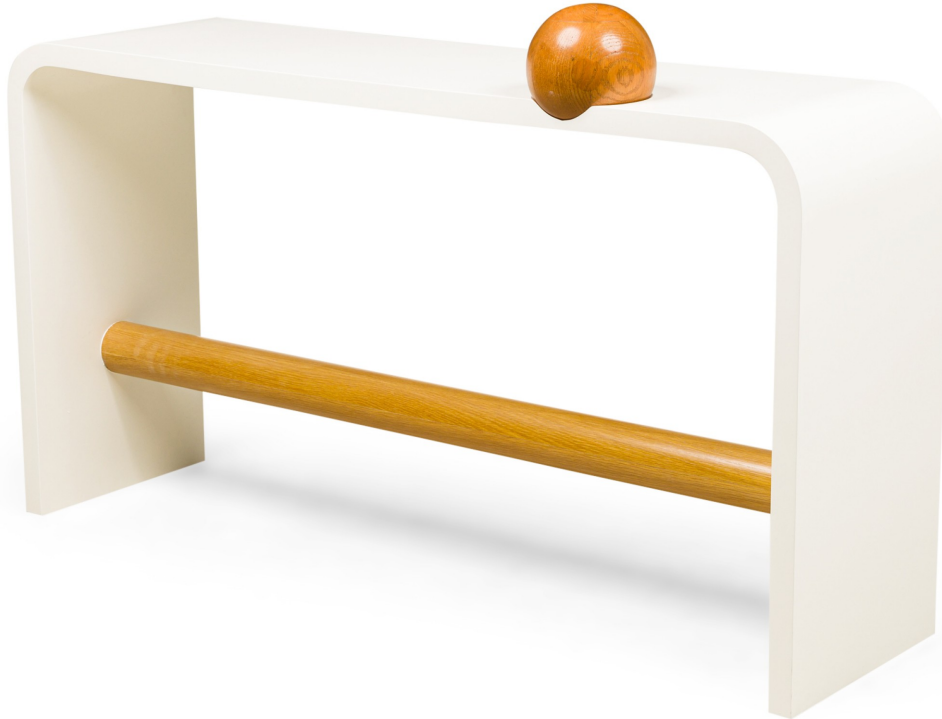

NEWEL

EST 1939

32-00 SKILLMAN AVE

NEW YORK, NY 11101

(212)758-1970

sales@newel.com | NEWEL.COM

INVENTORY #

REG4458

SALE PRICE

$9,800.00

Unique Bespoke White Lacquer Waterfall Edge Console with Sphere, Antonio Fortuna

Unique Bespoke White Lacquer Waterfall Edge Console with Sphere, Antonio Fortuna

DIMENSIONS W:60"D:17"H:38"

LOCATION LIC

SKU : #REG4458