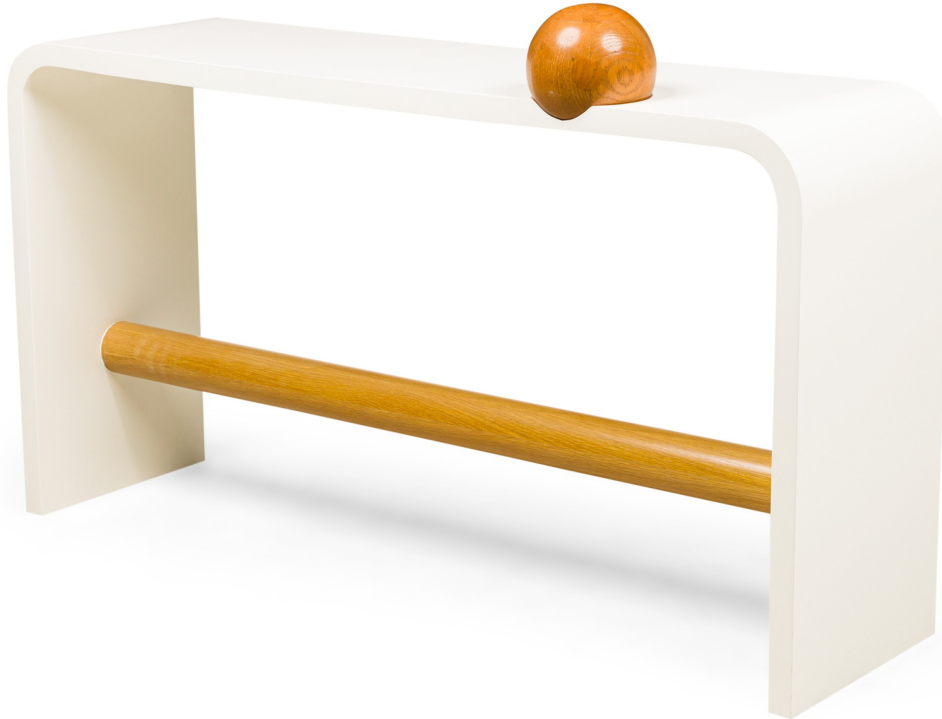

NEWEL

EST 1939

2868 PERSHING STREET
HOLLYWOOD, FL 33020
(305) 891-7580

sales@newel.com | NEWEL.COM

INVENTORY #

REG4458

SALE PRICE

$9,800.00

Unique Bespoke White Lacquer Waterfall Edge Console with Sphere, Antonio Fortuna

Unique Bespoke White Lacquer Waterfall Edge Console with Sphere, Antonio Fortuna

DIMENSIONS W:60"D:17"H:38"

LOCATION Florida

SKU : #REG4458