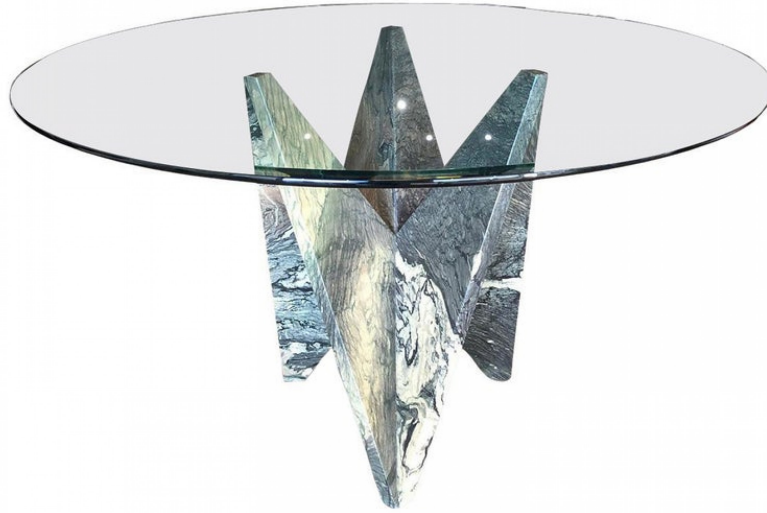

NEWEL

EST 1939

2868 PERSHING STREET

HOLLYWOOD, FL 33020

(305) 891-7580

sales@newel.com | NEWEL.COM

INVENTORY #

REG4419

SALE PRICE

$11,000.00

A Fine Faceted Serpentine Marble Table by Ferrari

A Fine Faceted Serpentine Marble Table by Ferrari

DIMENSIONS   W:20"D:20"H:29"

LOCATION   Florida

SKU : #REG4419