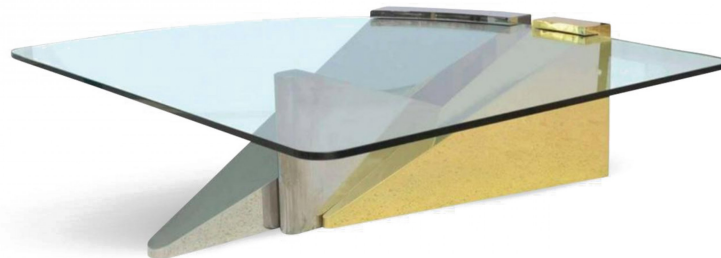

NEWEL

EST 1939

32-00 SKILLMAN AVE
NEW YORK, NY 11101

(212)758-1970

sales@newel.com | NEWEL.COM

INVENTORY #

REG4366

SALE PRICE

$14,000.00

RON SEFF

Ron Seff American Modern Polished Brass, Chrome, Steel and Glass Low Table

***DO NOT MARK IN *** -SEE REG5459 American Modern polished brass, chrome, steel and glass low table.

DIMENSIONS W:56"D:62.25"H:18.5"

LOCATION LIC

SKU : #REG4366