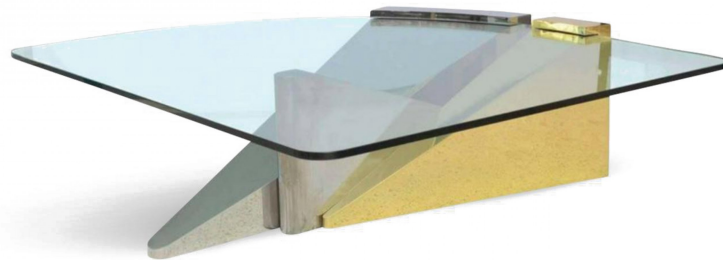

NEWEL

EST 1939

2868 PERSHING STREET
HOLLYWOOD, FL 33020
(305) 891-7580

sales@newel.com | NEWEL.COM

INVENTORY #

REG4366

SALE PRICE

$14,000.00

RON SEFF

Ron Seff American Modern Polished Brass, Chrome, Steel and Glass Low Table

American Modern polished brass, chrome, steel and glass low table.

DIMENSIONS W:56"D:62.25"H:18.5"

LOCATION Florida

SKU : #REG4366