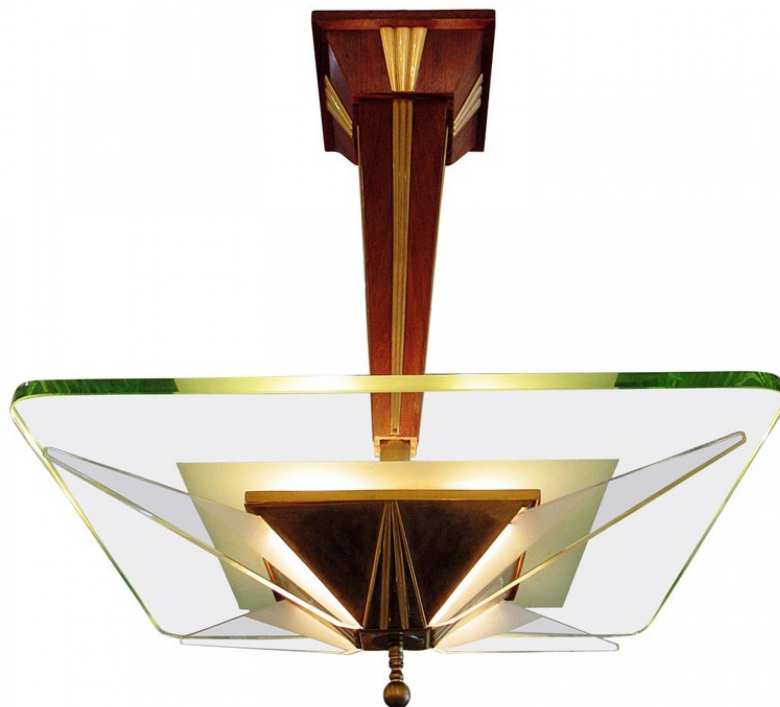

NEWEL

EST 1939

2868 PERSHING STREET
HOLLYWOOD, FL 33020
(305) 891-7580

sales@newel.com | NEWEL.COM

INVENTORY #

REG4339

SALE PRICE

\$27,500.00

.MAX INGRAND

Italian Modern Brass, Glass and Walnut Chandelier, Max Ingrand for Saint-Gobain

Italian Modern Brass, Glass and Walnut Chandelier, Max Ingrand for Saint-Gobain

DIMENSIONS W:26"D:26"H:38"

LOCATION Florida