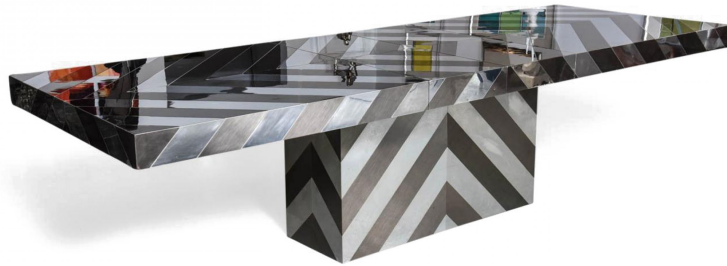

NEWEL

EST 1939

2868 PERSHING STREET
HOLLYWOOD, FL 33020
(305) 891-7580

sales@newel.com | NEWEL.COM

INVENTORY #

REG4299

SALE PRICE

$32,500.00

PAUL EVANS

American Modern Mixed Metal Extension Dining Table, Paul Evans

American Mid-Century Modern Mixed Metal Extension Dining Table, Paul Evans

DIMENSIONS W:84"D:40"H:29.5"

LOCATION Florida

SKU : #REG4299