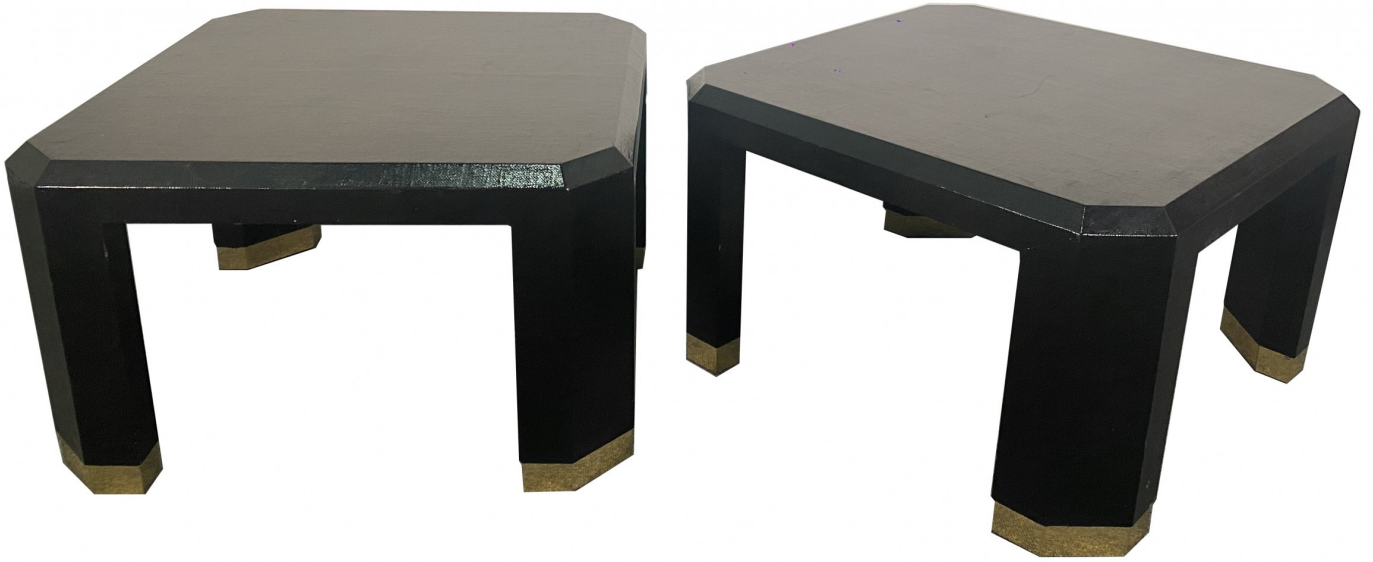

NEWEL

EST 1939

ANTIQUES ✦ FINE ART ✦ JEWELRY

32-00 SKILLMAN AVE
NEW YORK, NY 11101
(212)758-1970

sales@newel.com | NEWEL.COM

INVENTORY #

REG4225

SALE PRICE

\$9,800.00

RON SEFF

Pair of American Modern Black Lacquer Linen Brass Occasional/Low Tables,Ron Seff

Pair of American Modern Black Lacquer Linen Brass Occasional/Low Tables,Ron Seff

DIMENSIONS W:33"D:33"H:20.25"