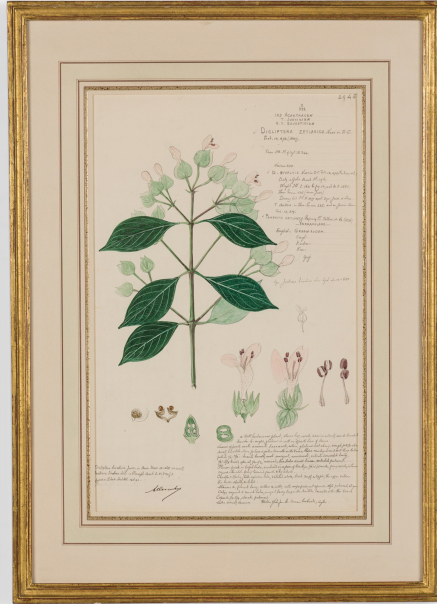

NEWEL

EST 1939

306 EAST 61ST STREET, 3RD FL

NEW YORK, NY 10065

(212)758-1970

sales@newel.com | NEWEL.COM

INVENTORY #

063672

SALE PRICE

$2,200.00

Framed American Victorian 19th Century Watercolor Botanical Drawing, "Dicliptera Zeylanica"

American Victorian (19th Century) watercolor, ink, and pencil botanical drawing depicting a *Dicliptera Zeylanica* plant in green tones against a beige background, matted in a beveled parcel gilt painted wood frame. (Companion pieces: 063653-063701)

DIMENSIONS W:16.5"D:1"H:23"

CONDITION Good: Wear consistent with age and use

LOCATION 61st Street

SKU : #063672