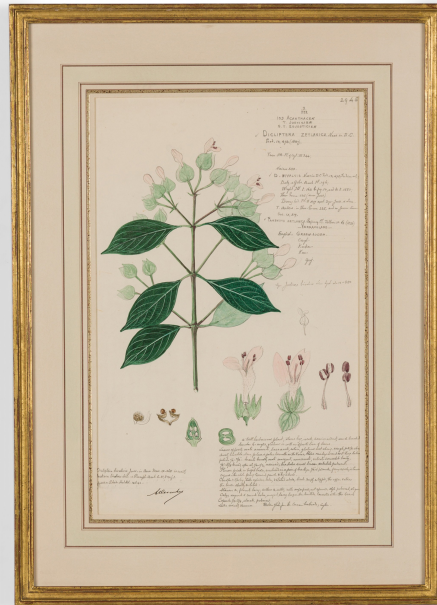

NEWEL

EST 1939

306 EAST 61ST STREET, 3RD FL

NEW YORK, NY 10065

(212)758-1970

sales@newel.com | NEWEL.COM

INVENTORY #

063672

SALE PRICE

$2,200.00

Framed American Victorian 19th Century Watercolor Botanical Drawing, "Dicliptera Zeylanica"

American Victorian (19th Century) watercolor, ink, and pencil botanical drawing depicting a Dicliptera Zeylanica plant in green tones against a beige background, matted in a beveled parcel gilt painted wood frame. (Companion pieces: 063653-063701)

DIMENSIONS W:16.5"D:1"H:23"

CONDITION Good: Wear consistent with age and use

LOCATION 61st Street

SKU : #063672