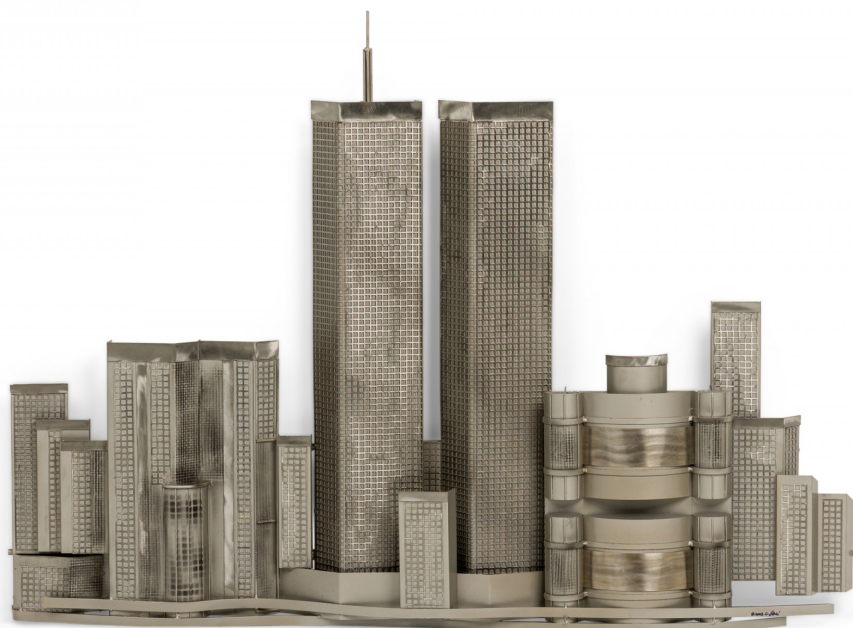

NEWEL

EST 1939

306 EAST 61ST STREET, 3RD FL

NEW YORK, NY 10065

(212)758-1970

sales@newel.com | NEWEL.COM

INVENTORY #

GRS6301

SALE PRICE

\$3,800.00

Contemporary American Shaped Silver Metal City Skyline Sculpture

Contemporary American cityscape / skyline sculpture made from shaped and etched silver metal alloy with mesh exteriors, featuring two central skyscrapers flanked on either side with shorter buildings in a variety of shapes and sizes.

DIMENSIONS W:46"D:5"H:33"

CONDITION Good: Wear consistent with age and use

LOCATION LIC-Showroom

SKU : #GRS6301