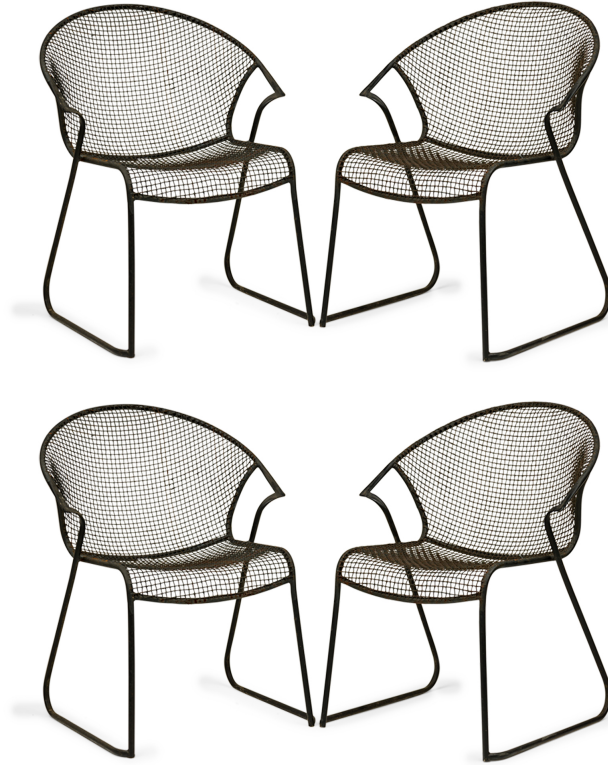

NEWEL

EST 1939

ANTIQUES ✦ FINE ART ✦ JEWELRY

306 EAST 61ST STREET, 3RD FL

NEW YORK, NY 10065

(212)758-1970

sales@newel.com | NEWEL.COM

INVENTORY #

DUF0816

SALE PRICE

\$7,200.00

Set of 4 Russell Woodard Mid-Century Stacking Mesh Dining Chairs with Concave Seat and Curved Back

SET of 4 Mid-Century American stacking black mesh dining chairs with concave seat and curved back which wraps to the midpoint. (RUSSELL WOODARD)(PRICED AS SET)

DIMENSIONS W:27"D:26"H:31.5"

CONDITION Good; Wear consistent with age and use

LOCATION LIC-2nd Floor-WH2

SKU : #DUF0816