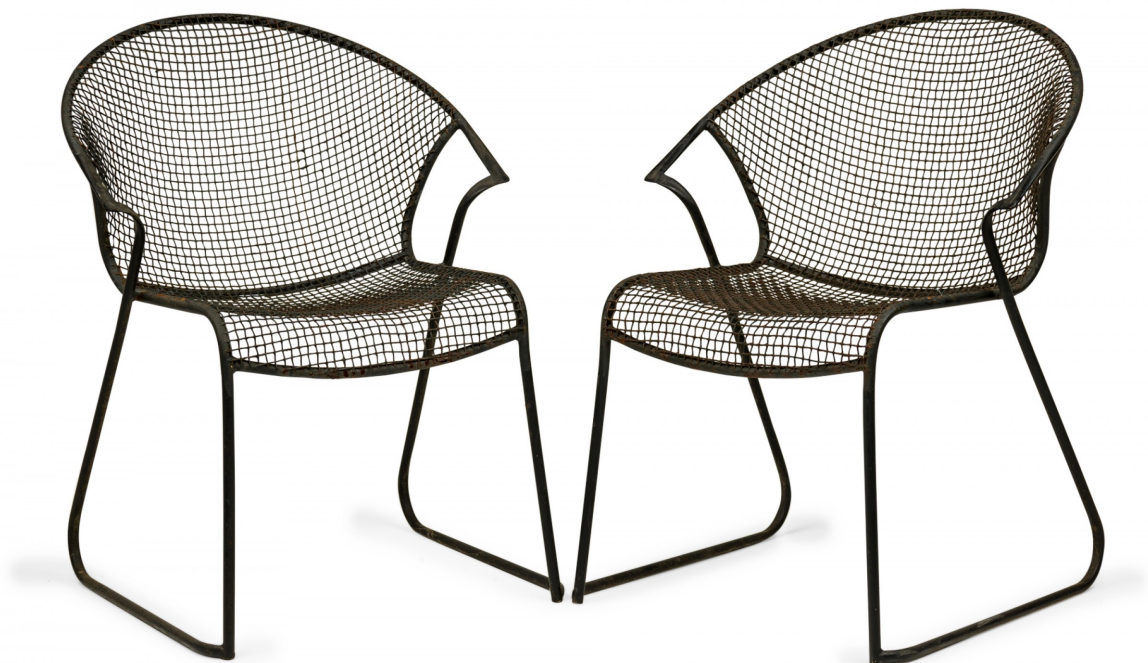

NEWEL

EST 1939

306 EAST 61ST STREET, 3RD FL

NEW YORK, NY 10065

(212)758-1970

sales@newel.com | NEWEL.COM

INVENTORY #

DUF0816

SALE PRICE

$7,200.00

Set of 4 Russell Woodard Mid-Century Stacking Mesh Dining Chairs with Concave Seat and Curved Back

4 Mid-Century American stacking black mesh dining chairs with concave seat and curved back which wraps to the midpoint. (PRICED EACH)

DIMENSIONS W:27"D:26"H:31.5"

CONDITION Good; Wear consistent with age and use

LOCATION LIC-2nd Floor

SKU : #DUF0816