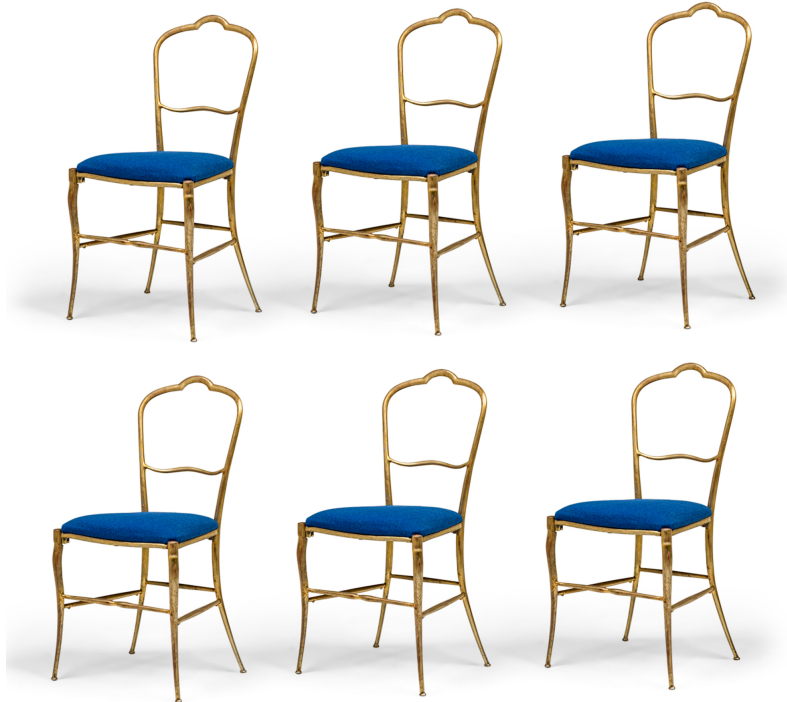

NEWEL

EST 1939

ANTIQUES ✦ FINE ART ✦ JEWELRY

306 EAST 61ST STREET, 3RD FL

NEW YORK, NY 10065

(212)758-1970

sales@newel.com | NEWEL.COM

INVENTORY #

DUF0807

SALE PRICE

$12,600.00

PALLADIO

Set of 6 Palladio Italian Mid-Century Silver and Gold Leaf Wooden Frame Dining Side Chairs

SET of 6 Italian Mid-Century bentwood dining side chairs, with wooden frames finished with gold and silver leaf and blue textured woven fabric upholstered seats, resting on four tapered legs with stretcher bases and small circular feet. (PALLADIO)(PRICED AS SET)

DIMENSIONS W:18"D:18"H:35.5"

CONDITION Good; Wear consistent with age and use

LOCATION New Jersey

SKU : #DUF0807