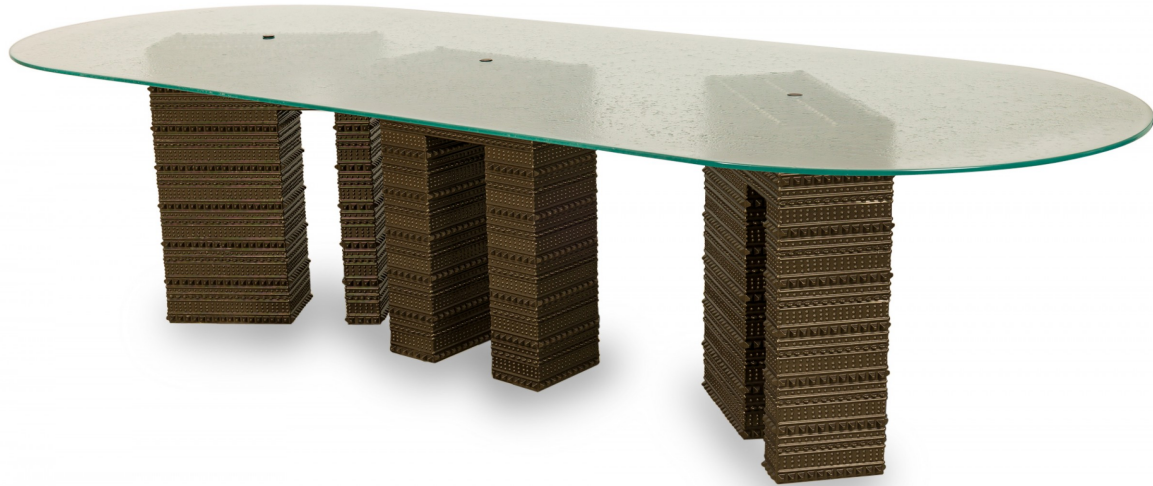

NEWEL

EST 1939

306 EAST 61ST STREET, 3RD FL

NEW YORK, NY 10065

(212)758-1970

sales@newel.com | NEWEL.COM

INVENTORY #

063483

SALE PRICE

$12,000.00

Contemporary Abstract Geometric Three Metal Pedestal Seeded Glass Top Dining / Conference Table

Contemporary Modern dining / conference table with an oval clear seeded glass top resting on three geometric rectangular bases made of bronze coated aluminum.

DIMENSIONS W:118"D:47.25"H:29.75"

CONDITION Excellent

LOCATION LIC-Showroom

SKU : #063483