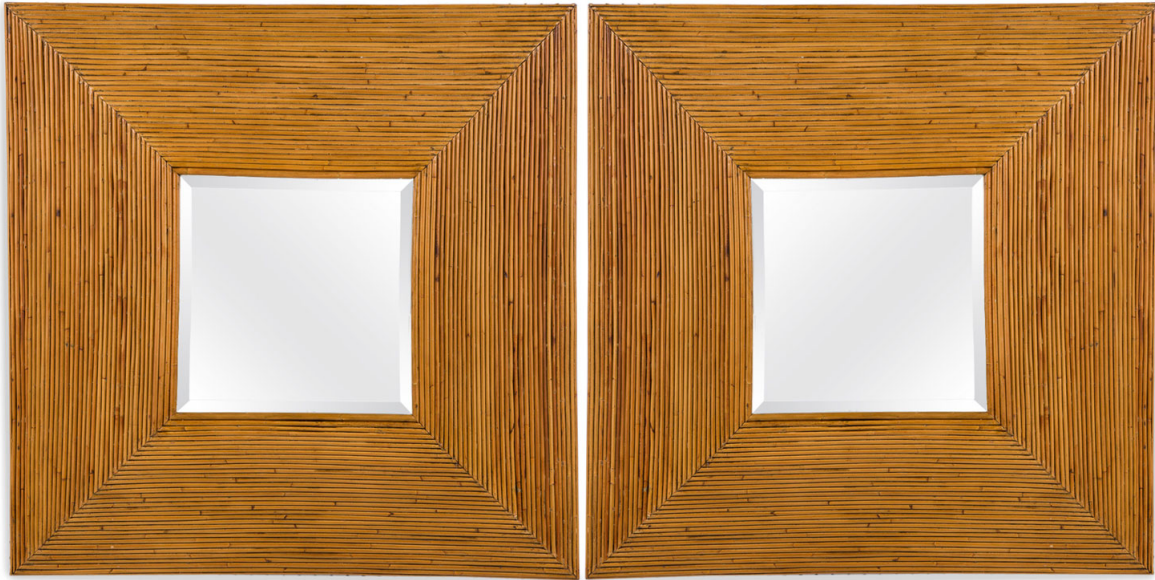

NEWEL

EST 1939

ANTIQUES ✦ FINE ART ✦ JEWELRY

306 EAST 61ST STREET, 3RD FL

NEW YORK, NY 10065

(212)758-1970

sales@newel.com | NEWEL.COM

INVENTORY #

DUA0019

SALE PRICE

$9,200.00

Pair of Mid-Century Bohemian Square Pencil Reed Framed Wall Mirrors

PAIR of Mid-Century Bohemian square wall mirrors with faceted convex pencil reed veneer frames around and square central mirror. (PRICED AS PAIR)

DIMENSIONS W:36"D:6"H:36"

CONDITION Good; Wear consistent with age and use

LOCATION New Jersey

SKU : #DUA0019