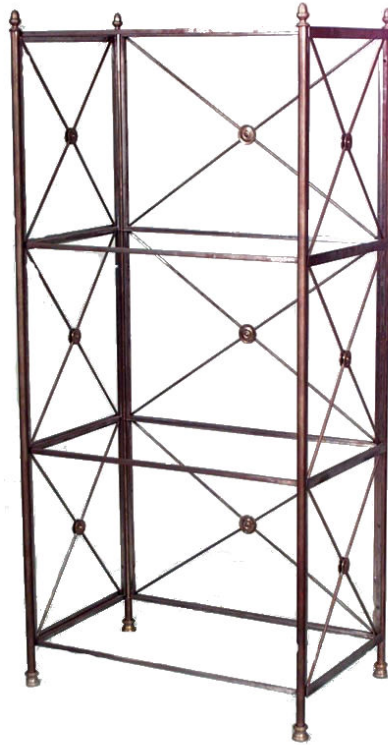

# NEWEL

EST 1939

32-00 SKILLMAN AVE  
NEW YORK, NY 11101

(212)758-1970

[sales@newel.com](mailto:sales@newel.com) | [NEWEL.COM](http://NEWEL.COM)

INVENTORY #

055787

SALE PRICE

## French Directoire Style Steel Bookcase

French Mid-Century steel and brass bookcase / etagere with 4 glass shelves and medallions in the center of "X" designs on 3 sides

DIMENSIONS W:30"D:18.75"H:65"

LOCATION LIC