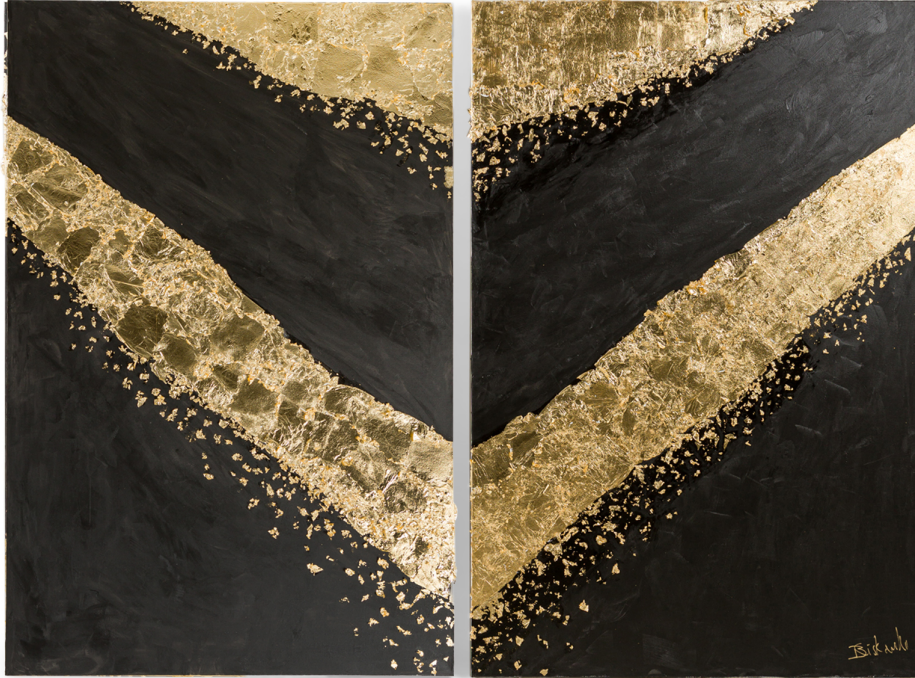

NEWEL

EST 1939

32-00 SKILLMAN AVE

NEW YORK, NY 11101

(212)758-1970

sales@newel.com | NEWEL.COM

INVENTORY #

NWL6574

SALE PRICE

$10,800.00

BARBARA KISKOVSKI

Barbara Kiskovski Contemporary Abstract Diptych Paintings of Gold Leaf Shapes on Black Canvas

Contemporary abstract diptych painting featuring abstract stripes in gold leaf with black acrylic painted backgrounds on two rectangular stretched canvases.

DIMENSIONS W:96"D:1.5"H:72"

CONDITION Good; Wear consistent with age and use

LOCATION LIC

SKU : #NWL6574