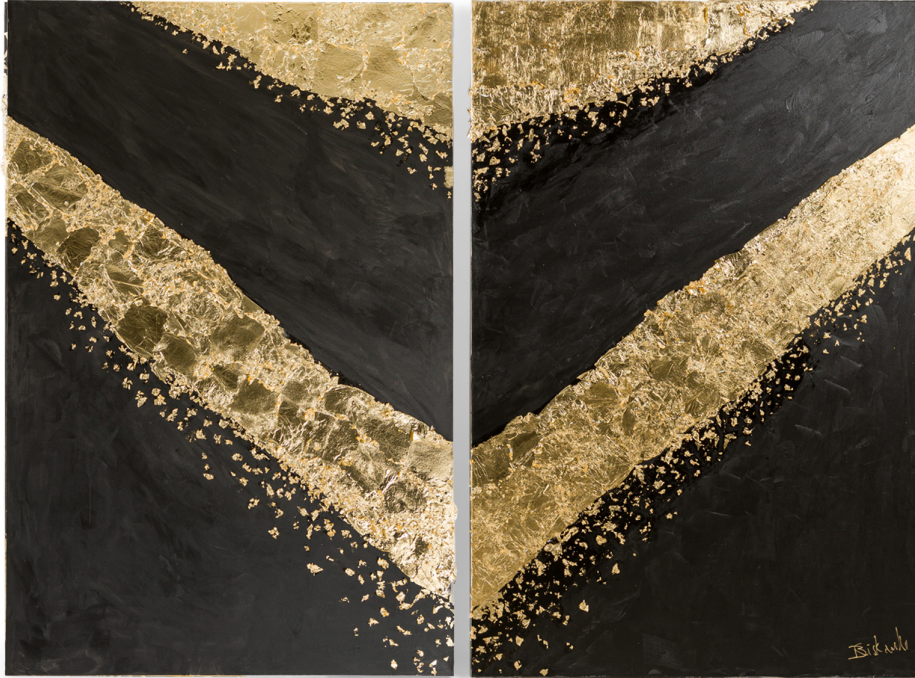

NEWEL

EST 1939

32-00 SKILLMAN AVE
NEW YORK, NY 11101

(212)758-1970

sales@newel.com | NEWEL.COM

INVENTORY #

NWL6574

SALE PRICE

$10,800.00

BARBARA KISKOVSKI

Barbara Kiskovski Contemporary Abstract Diptych Paintings of Gold Leaf Shapes on Black Canvas

Contemporary abstract diptych painting featuring abstract stripes in gold leaf with black acrylic painted backgrounds on two rectangular stretched canvases. ("Stardust," by BARBARA KISKOVSKI)

DIMENSIONS W:96"D:1.5"H:72"

CONDITION Good; Wear consistent with age and use

LOCATION LIC

SKU : #NWL6574