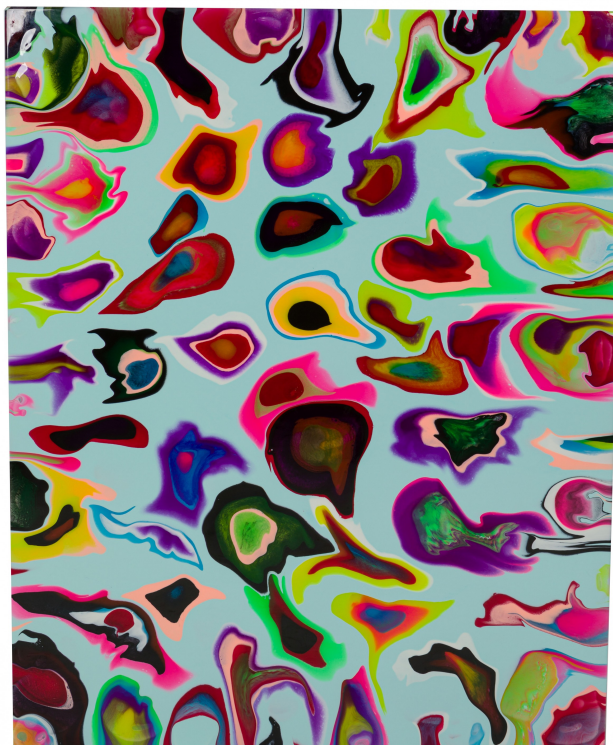

NEWEL

EST 1939

2868 PERSHING STREET
HOLLYWOOD, FL 33020
(305) 891-7580

sales@newel.com | NEWEL.COM

INVENTORY #

NWL6568

SALE PRICE

$19,500.00

RAY GEARY

Ray Geary Contemporary Poured Resin Abstract Titled "Space Face"

Contemporary abstract resin pour on wood titled, "Space Face," with amoebic shapes against a light blue background, (Signed and dated, RAY GEARY 2020)

DIMENSIONS

W:48"D:3"H:60"

LOCATION

Florida

SKU : #NWL6568