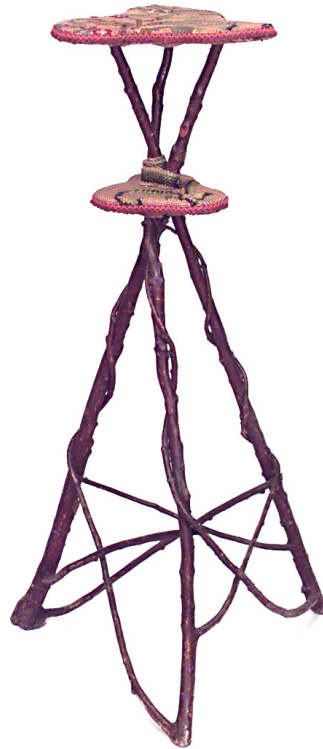

NEWEL

EST 1939

32-00 SKILLMAN AVE

NEW YORK, NY 11101

(212)758-1970

sales@newel.com | NEWEL.COM

INVENTORY #

020404E

SALE PRICE

\$1,800.00

Rustic Adirondack Willow Pedestal

American Rustic Adirondack style willow and bent twig design 3 legged pedestal with needlepoint top and shelf.

DIMENSIONS H:46"

LOCATION LIC

SKU : #020404E