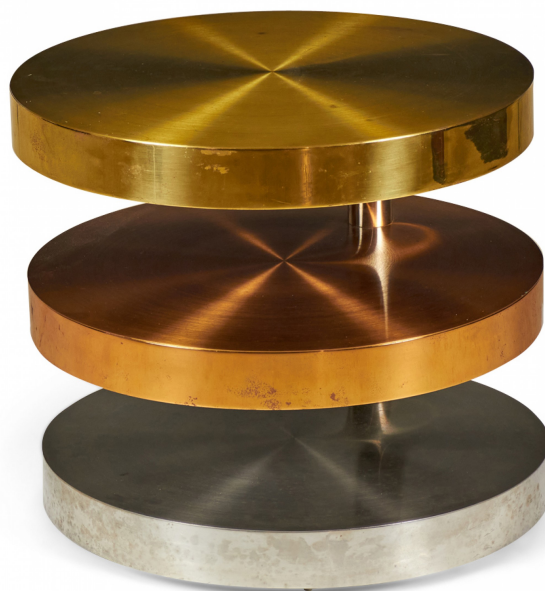

NEWEL

EST 1939

306 EAST 61ST STREET, 3RD FL

NEW YORK, NY 10065

(212)758-1970

sales@newel.com | NEWEL.COM

INVENTORY #

DUF0044

SALE PRICE

$9,250.00

LORIN MARSH

Lorin Marsh American High Style Mixed Metals, Rolling, Swiveling Cocktail / Coffee Table

American High Style (circa 1980) coffee / cocktail table comprised of three swiveling circular tiers made from polished and satin brass, copper and chrome plated steel resting on rolling casters.

DIMENSIONS W:34"D:22"H:19.75"

CONDITION Good; Wear consistent with age and use

LOCATION LIC-Showroom

SKU : #DUF0044