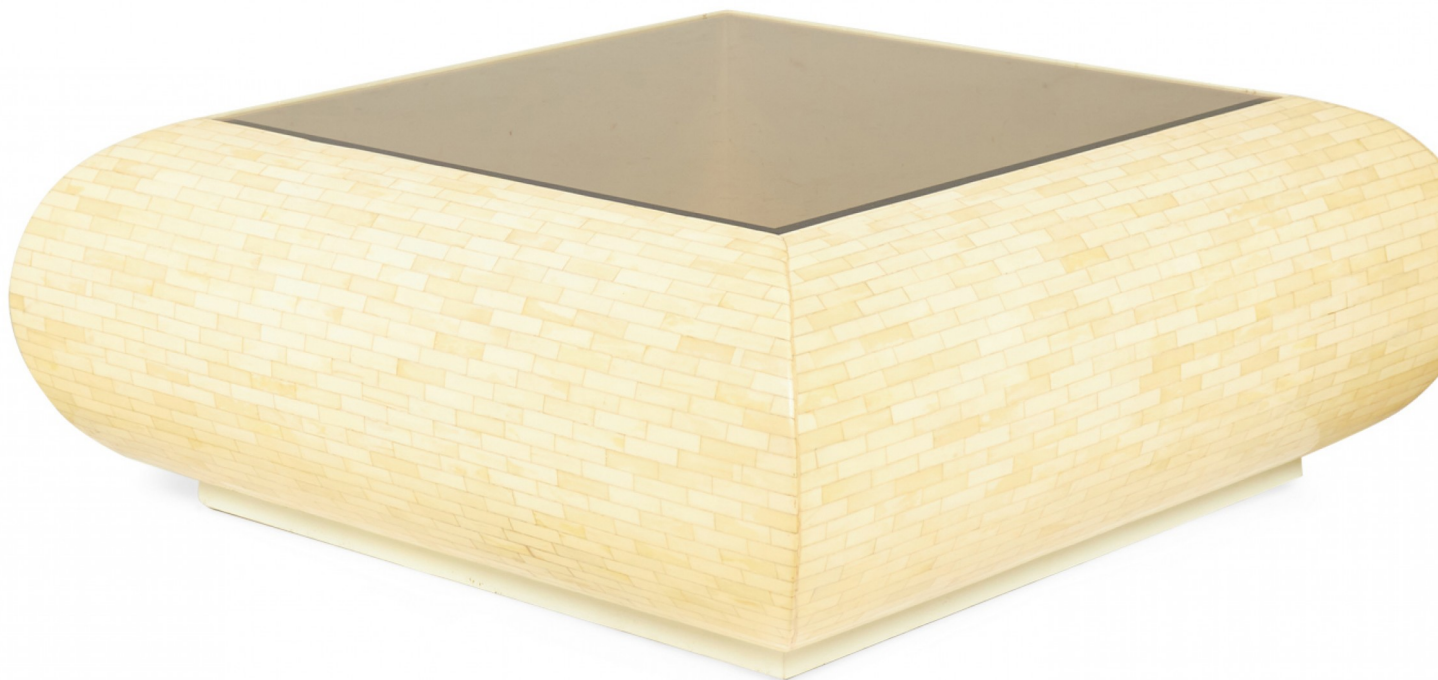

NEWEL

EST 1939

306 EAST 61ST STREET, 3RD FL

NEW YORK, NY 10065

(212)758-1970

sales@newel.com | NEWEL.COM

INVENTORY #

DUF0005

SALE PRICE

$15,500.00

ENRIQUE GARCEL

Enrique Garc?s Colombian High Style 'Bull Nose' Bone Veneer Coffee / Cocktail Table

Columbian High Style (1980s) coffee / cocktail table with rectangular tiled bone veneer over its rounded square form with a square inset smoked glass table top. (clear glass insert also available)

DIMENSIONS W:40"D:40"H:16"

LOCATION LIC-2nd Floor

SKU : #DUF0005