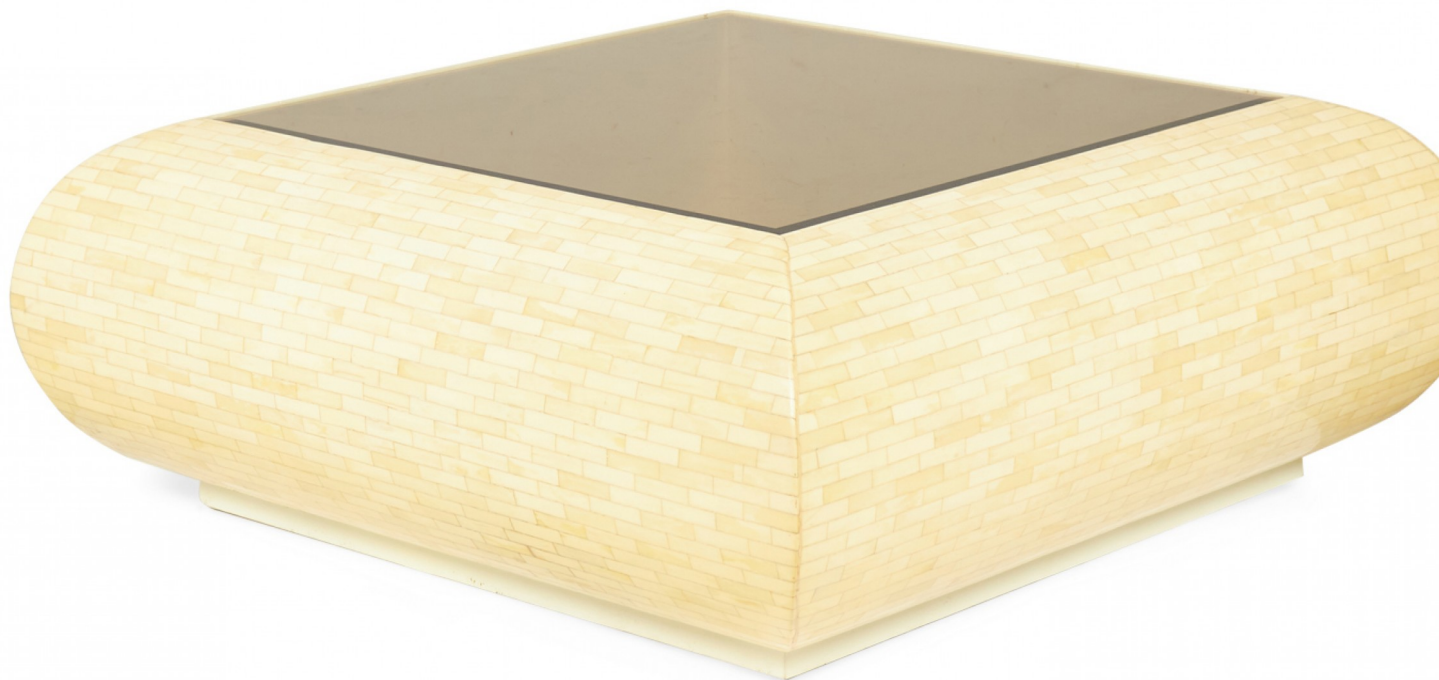

NEWEL

EST 1939

306 EAST 61ST STREET, 3RD FL

NEW YORK, NY 10065

(212)758-1970

sales@newel.com | NEWEL.COM

INVENTORY #

DUF0005

SALE PRICE

$15,500.00

ENRIQUE GARCEL

Enrique Garc?'s Colombian High Style 'Bull Nose' Bone Veneer Coffee / Cocktail Table

Columbian High Style (1980s) coffee / cocktail table with rectangular tiled bone veneer over its rounded square form with a square inset smoked glass table top. (clear glass insert also available)

DIMENSIONS W:40"D:40"H:16"

LOCATION LIC-2nd Floor

SKU : #DUF0005