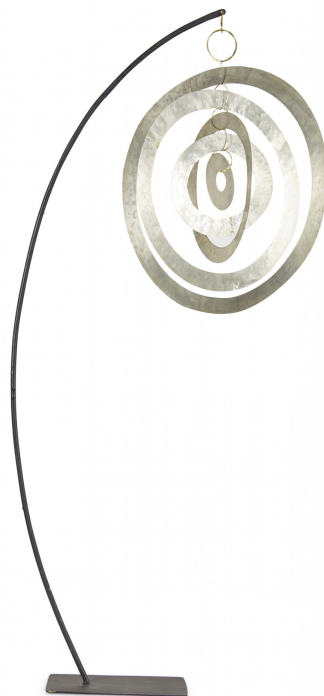

NEWEL

EST 1939

32-00 SKILLMAN AVE
NEW YORK, NY 11101
(212)758-1970

sales@newel.com | NEWEL.COM

INVENTORY #

NWL6489

SALE PRICE

\$3,250.00

ROBERT LEE MORRIS

Robert Lee Morris "Nickel Orbit Mobile" Hammered Nickel Sculpture

Contemporary sculpture /mobile featuring concentric hammered nickel circles and ovals suspended on a curved black metal stand.

DIMENSIONS W:14"D:4"H:32"

LOCATION LIC

SKU : #NWL6489