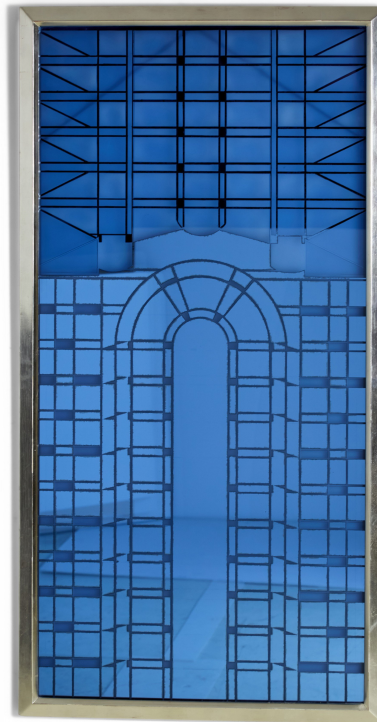

# NEWEL

EST 1939

306 EAST 61ST STREET, 3RD FL

NEW YORK, NY 10065

(212)758-1970

[sales@newel.com](mailto:sales@newel.com) | [NEWEL.COM](http://NEWEL.COM)

INVENTORY #

NWL6421

### Art Deco Style Framed Glass Mirror Panel

American Art Deco-Style framed glass mirror panel featuring geometric designs in blue and silver in a rectangular silver leaf frame.

DIMENSIONS W:26"D:1.25"H:50"